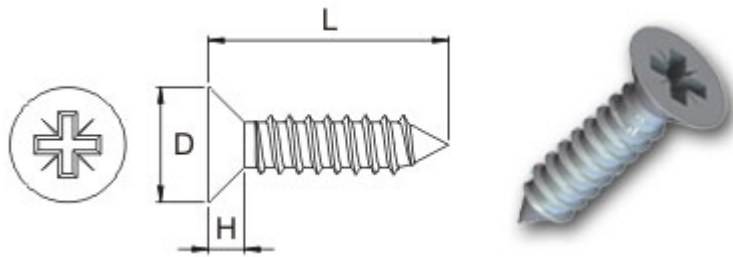

Countersunk head self tapping screws - Pozidriv® - Pointed

DIN 7982 C Z
ISO 7050 C Z
BS 4174 AB

Materials and Finishes

Case hardened steel/Zinc & clear de-embrittled
Stainless steel/Self colour

Dimensions

	2.2	2.9	3.5	3.9	4.2	4.8	5.5	6.3
d	No.2	No.4	No.6	-	No.8	No.10	No.12	No.14
D max	4.3	5.5	6.8	7.5	8.1	9.5	10.8	12.4
H max	1.3	1.7	2.1	2.3	2.5	3	3.4	3.8
Recess No.	1	1	2	2	2	2	3	3

Preferred Lengths

		Thread (d)							
		2.2	2.9	3.5	3.9	4.2	4.8	5.5	6.3
Length (L)	4.5	ST	ST						
	6.4	ST	ST A2	ST					
	7.9	ST	ST A2	ST					
	9.5	ST	ST A2	ST A2	ST	ST A2			
	12.7	ST	ST A2	ST A2	ST	ST A2	ST A2	ST	
	15.9	ST	ST A2	ST A2	ST	ST A2	ST A2	ST	
	19		ST A2	ST A2	ST	ST A2	ST A2	ST	ST
	22.2		ST	ST	ST	ST	ST		
	25.4		ST A2	ST A2	ST	ST A2	ST A2	ST	ST
	31.8			ST	ST	ST A2	ST A2	ST	ST
	38			ST	ST	ST A2	ST A2	ST	ST
	44.5					ST A2	ST A2	ST	ST
	50.8					ST A2	ST A2	ST	ST
	57						ST	ST	
63						ST	ST	ST	