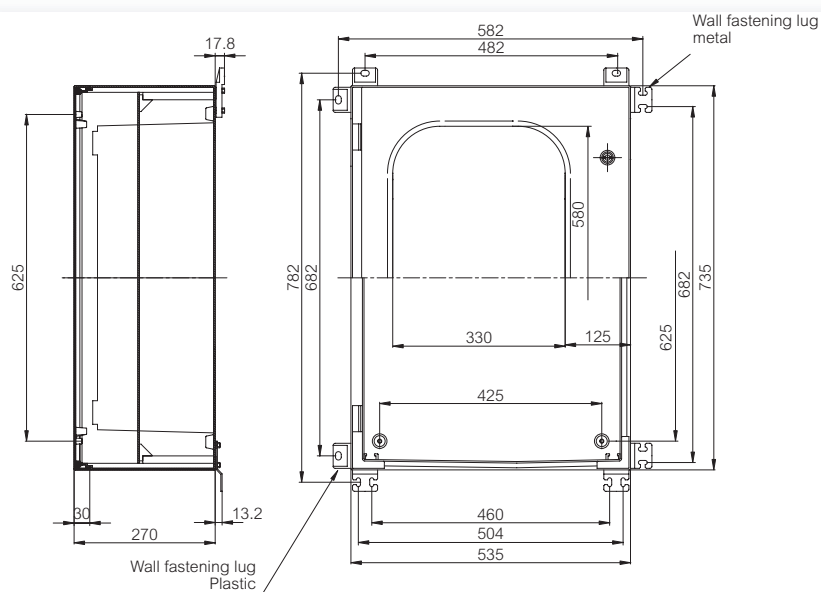

# CAB P 7050

700 x 500

P: IP 66, IK 10

Including: Cabinet base, door with PUR gasket, 3mm double bit lock(s) with transport and plastic key, screws for mounting plate/DIN-rail and wall fastening lugs with screws. Wall mounting screws not supplied.

## Enclosures

Order symbol	Code	Dimensions	Description
CAB P 705027	8104307	735 x 535 x 270	Polyester cabinet • Grey door

## Accessories

Order symbol	Code	Dimensions	Description
MP 7050	8207050	700 x 500	Mounting plate
FP 7050-D	8277050	700 x 500	Swing door/Front plate
MB CAB	8280001		Swing door kit • set of hinge supports for front plate