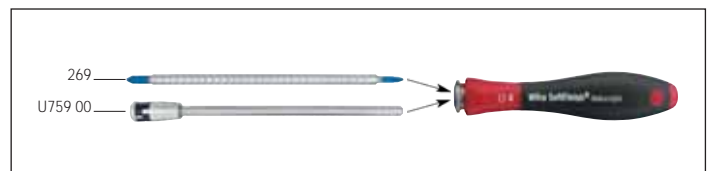

*Practical and compact:
select the appropriate blade – insert it into
the handle – that's all there is to it!*