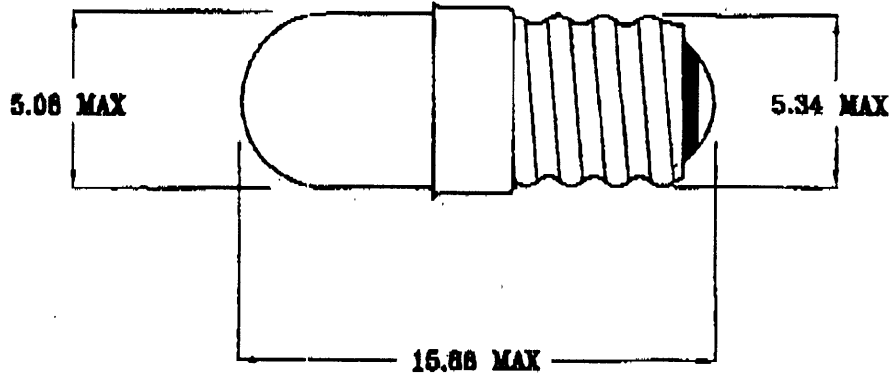

301-2049

NOTES :

UNIT : mm

*Sub-Miniature Lamp*

ELECTRICAL CHARACTERISTICS :

VOLTAGE : 24 V		PART NUMBER : N9951906	
AMPERAGE : 40±10% MA		LAMP TYPE : T-1 3/4 SCREW BASE	
M.S.C.P. : 0.240±25%		FILAMENT SHAPE : C-2F	
AVERAGE LIFE : 10,000 HRS		COLOR TEMP : N/A	
	DATE	SIGNATURE	DRAWING NO. 55033
DRAWN BY	DEC/16/02	TARCY	
APPROVED BY	12/18/02		