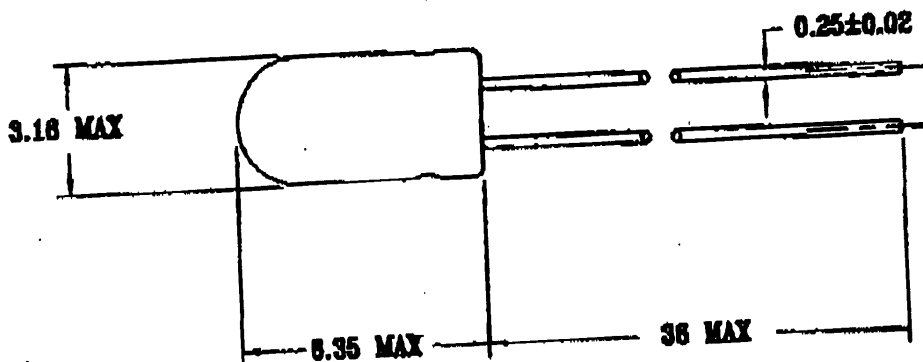

301-2098

NOTES :

DIMENSIONS : mm

Sub-Miniature Lamp

ELECTRICAL CHARACTERISTICS :			
VOLTAGE :	12 V	LAMP TYPE :	N9952907
AMPERAGE :	80 ± 10 % M A	PART NUMBER :	T - 1 WT
M.S.C.P. :	0.150 ± 25 %	FILAMENT SHAPE :	C - 2 F
AVERAGE LIFE :	10,000 H R S	COLOR TEMP :	N / A
	DATE	SIGNATURE	DRAWING NO. 31008
DRAWN BY	12/01/00	TARCY	
APPRVED BY	12/1/00		