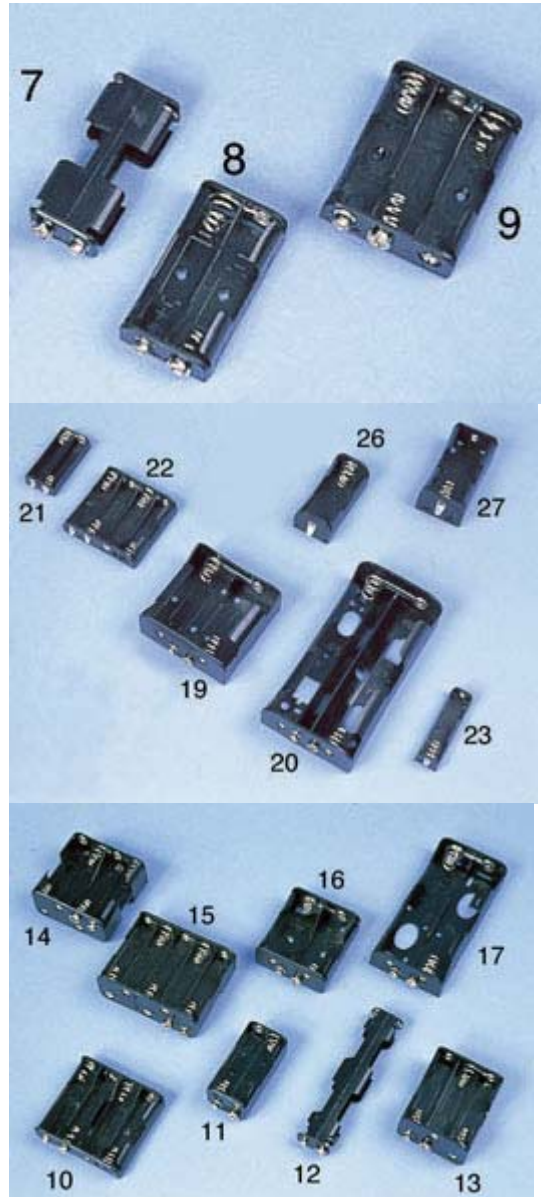

08701 20 25 30

About CPC

Services

Newsdesk

Find Us

Battery Holders

description:

A selection of moulded plastic battery holders. Supplied in packs of 5. Note: Layout SxS = Side-by-Side; L = Long Supplied in packs of 5

technical information:

Technical Data

Type	Black	White	Layout	Dimensions (HxWxD)mm
Snap Fit				
2xAA	BT00811		O	25x16x56
2xAA	BT00813		SxS	16x31x57.5
3xAA		BT00822	SxS	16.5x47x58
4xAA	BT00829	BT00830	SxS	15x61x57.8
4xAA	BT00827		2 SxS, O	26x29.5x56.5
4xAA	BT00825		2 L, O	24x16x106
6xAA	BT00837	BT00838	3 SxS, O	29x47.5x57
8xAA	BT00839	BT00840	4 SxS, O	29.5x60.5x58.5
10xAA	BT00802 -		5 SxS, O	30x76x59
4xC	BT00833 -		2 L, SxS	22x55x108
1xD	BT00807	BT00808 -		27x36x69
2xD	BT00817		SxS	31.5x72x70
4xD	BT00835	BT00836	2xL, SxS	30x67x132
Solder Tagged				
2xAAA	BT00844 -		SxS	11x25x52
1xAA	BT00841 -		-	13x16x57
4xAA	BT00846 -		SxS	16x62x57
4xAA	BT00845 -		2 SxS, O	28x30x57
1xC	BT00842 -		-	23x29x54
1xD	BT00843 -		-	35x27x69

Type	Ref.	Colour	Order Code	price per holder
------	------	--------	------------	------------------

Snap Fit

2xAA	7	Black	BT00811
2xAA	8	Black	BT00813
	9	White	BT00822
4xAA	10	Black	BT00829
	10	White	BT00830
4xAA	11	Black	BT00827
4xAA	12	Black	BT00825
6xAA	13	Black	BT00837
	13	White	BT00838
8xAA	14	Black	BT00839
10xAA	15	Black	BT00802
4xC	17	Black	BT00833
2xD	19	Black	BT00817
4xD	20	Black	BT00835
	20	White	BT00836

Solder Tagged

2xAAA	21	Black	BT00844
1xAA	23	Black	BT00841
4xAA	22	Black	BT00846
1xC	26	Black	BT00842
1xD	27	Black	BT00843

This product is available in following variations:

-  **details:**
BATTERY HOLDER 6XAA WHITE (PK 5)