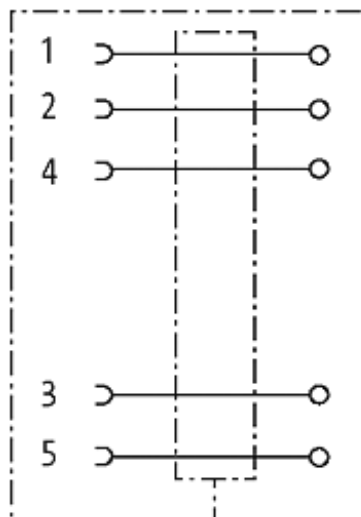

M12 FEMALE 0° SHIELDED WIREABLE SCREW TERM.5-pol. max.0,75mm² 4-6mm

Female straight

5-pole, shielded

Clamping range cable entry: 4...6 mm

[Link to Product](#)**Illustration**

Female

Product may differ from Image

Approvals

Form

13381

Technical Data

| | |
|--------------------------------|----------------------------------------|
| Operating voltage | max. 125 V AC/DC |
| Operating current per contact | max. 4 A |
| Connection cross section | max. 0.75 mm ² |
| Sealing range (cable diameter) | 4...6 mm |
| Protection | IP67 inserted and tightened (EN 60529) |
| Housing | CuZn, nickel plated |