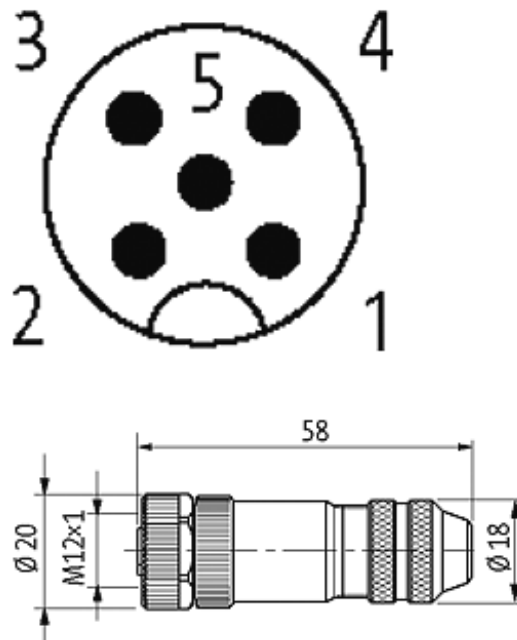

M12 FEMALE 0° SHIELDED WIREABLE SCREW TERM.5-pol. max.0,75mm² 4-6mm

Female straight

5-pole, shielded

Clamping range cable entry: 4...6 mm

[Link to Product](#)**Illustration**

Female

Product may differ from Image

Approvals

Form

13381

Technical Data

| | |
|--------------------------------|----------------------------------------|
| Operating voltage | max. 125 V AC/DC |
| Operating current per contact | max. 4 A |
| Connection cross section | max. 0.75 mm ² |
| Sealing range (cable diameter) | 4...6 mm |
| Protection | IP67 inserted and tightened (EN 60529) |
| Housing | CuZn, nickel plated |

General data

| | |
|-------------------|--------------|
| Temperature range | -25...+85 °C |
|-------------------|--------------|

Commercial data

| | |
|------------------------|----------|
| country of origin | DE |
| customs tariff number | 85369010 |
| minimum order quantity | 1 |