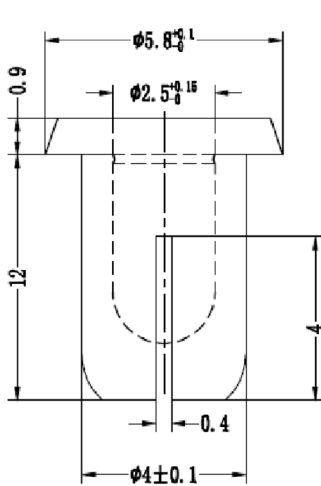

4mm × 12mm Nylon 6 Snap Rivet

**RoHS
Compliant**

Specifications:

Type : Snap Rivet TRSR
 Material : Nylon 6/6 V2 / TMS 052
 Colour : Black / White

Dimensions : Millimetres

Part Number Table

Description	Part Number
Rivet, Nylon 6, 4mm, 12mm, Black, PK100	DTRSR4120B
Rivet, Nylon 6, 4mm, 12mm, White, PK100	DTRSR4120W