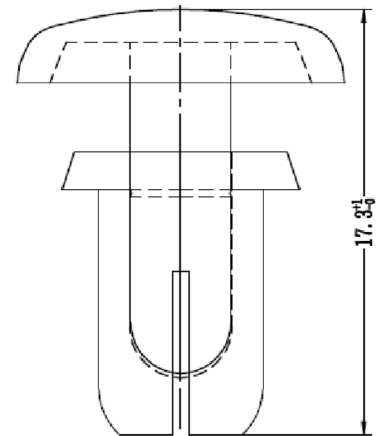

4mm × 12mm Nylon 6 Snap Rivet

**RoHS
Compliant**

Specifications:

Type : Snap Rivet TRSR
 Material : Nylon 6/6 V2 / TMS 052
 Colour : Black / White

Dimensions : Millimetres

Part Number Table

Description	Part Number
Rivet, Nylon 6, 4mm, 12mm, Black, PK100	DTRSR4120B
Rivet, Nylon 6, 4mm, 12mm, White, PK100	DTRSR4120W