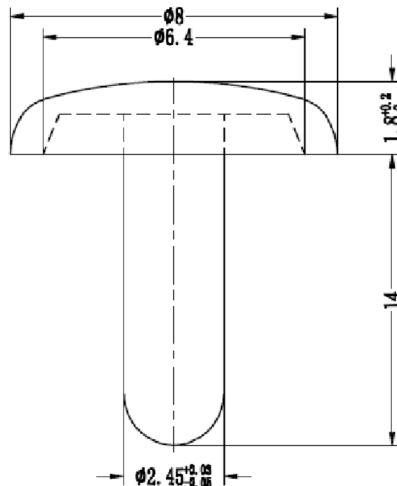

4mm × 12mm Nylon 6 Snap Rivet

**RoHS
Compliant**

Specifications:

Type : Snap Rivet TRSR
 Material : Nylon 6/6 V2 / TMS 052
 Colour : Black / White

Dimensions : Millimetres

Part Number Table

Description	Part Number
Rivet, Nylon 6, 4mm, 12mm, Black, PK100	DTRSR4120B
Rivet, Nylon 6, 4mm, 12mm, White, PK100	DTRSR4120W