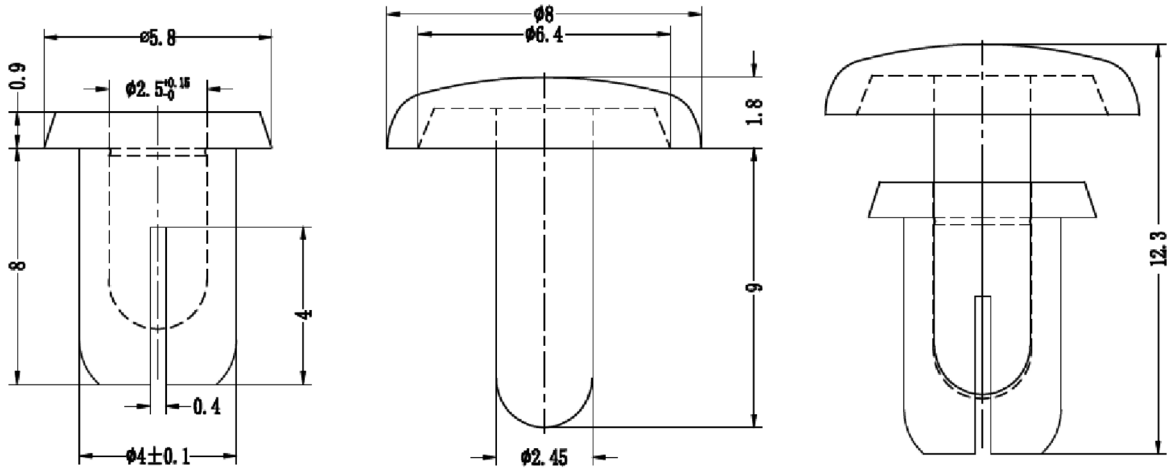

4mm × 8mm Nylon 6 Snap Rivet

**RoHS
Compliant**

Specifications:

Type : Snap Rivet TRSR
 Material : Nylon 6/6 V2 / TMS 052
 Colour : Black / White

Dimensions : Millimetres

Part Number Table

Description	Part Number
Rivet, Nylon 6, 4mm, 8mm, Black, PK100	DTRSR4080B
Rivet, Nylon 6, 4mm, 8mm, White, PK100	DTRSR4080W