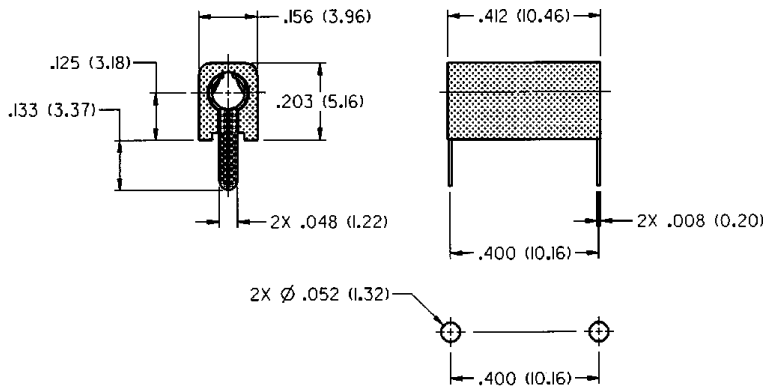

Horizontal Test Jack Insulated Standard

INCHES (MILLIMETERS)
CUSTOMER DRAWINGS AVAILABLE UPON REQUEST

SPECIFICATIONS

Contact: Copper aluminum alloy*

Finish: Gold or Silver

Body: Nylon 6/6 per ASTM D4066

RATINGS

Current: 5 amps

Breakdown Voltage: 2100 Vrms minimum

Contact Resistance: Gold: 0.005 ohms maximum
Silver: 0.010 ohms maximum

Adjacent Jack C: 1 pF maximum at 1 MHz

MOUNTING HOLE LAYOUT

SILVER PLATING	
105-0753-001	Black

For Standard Tip Plug: .080 (2.00) Diameter

FEATURES:

- Contact protected from flux and solder
- Probe access from both ends or top
- Nylon UL approved for self extinguishing

* A new material development that, for this application, meets or exceeds beryllium copper.