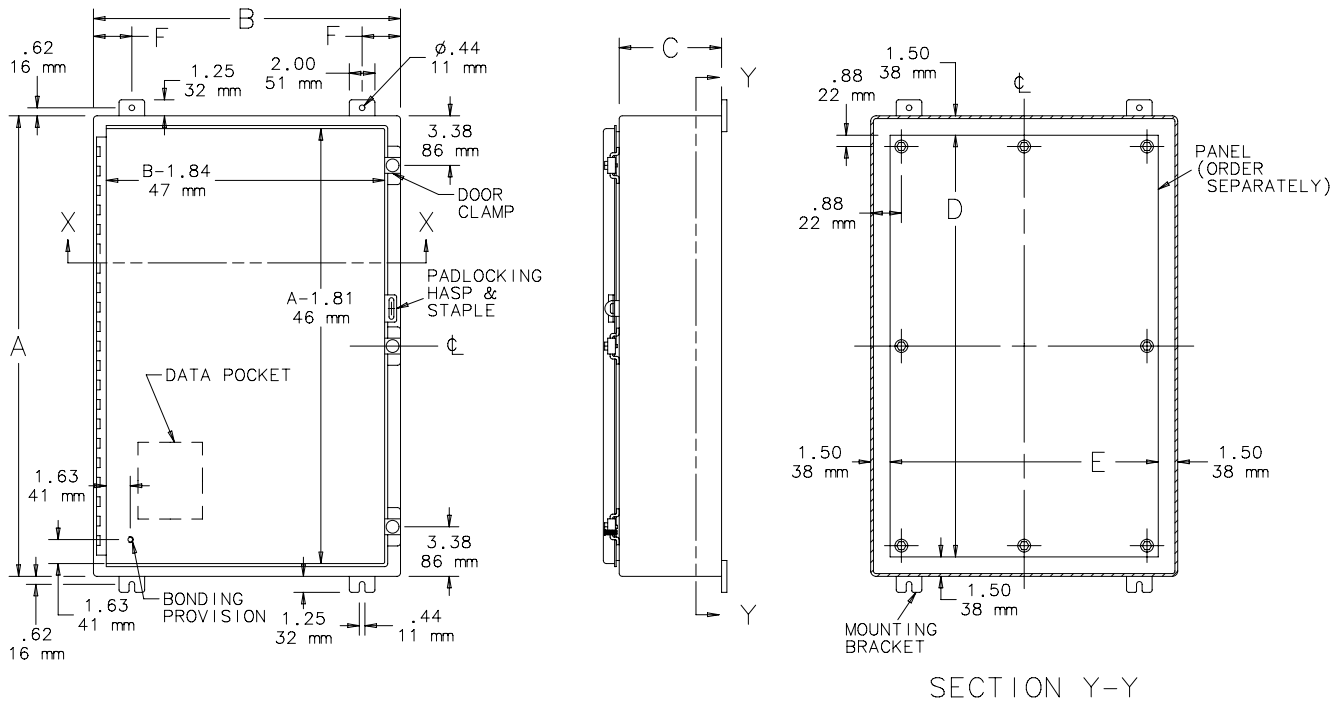

C2482-C

Popular Cooling Products

Enclosure Depth (C Dimension)	Thermoelectric Cooler*
6 in. (152 mm)	SF0416414
8 in. (203 mm)	SF0516414
10 in. (254 mm)	SF0916414
12 in. (305 mm)	SF1016414
16 in. (406 mm)	SF1316414
20 in. (508 mm)	SF1316414
24 in. (610 mm)	SF1316414

*Important: Visit tools.hoffmanonline.com/attachments to access our **Cooling Selection Tool** to determine the appropriate cooling solution for your application.

Popular Accessories

Enclosure Width (B Dimension)	Light	Hole Seals	Window Kits
12 in. (305 mm)	LEDPUCK	AS050	APWK53NF
16 in. (406 mm)	LEDA2M35	AS050	APWK53NF
20 in. (508 mm)	LED24V15	AS050	APWK53NF
24 in. (610 mm)	LED24V15	AS050	APWK53NF
30 in. (762 mm)	LED24V15	AS050	APWK53NF
36 in. (914 mm)	LED24V15	AS050	APWK53NF