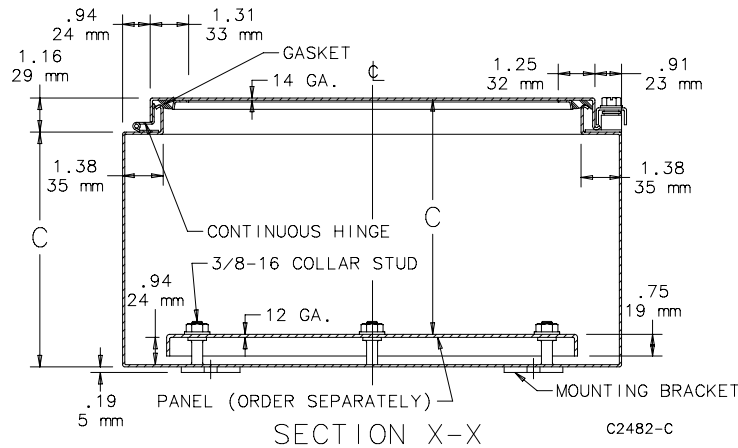

C2482-C

Popular Cooling Products

Enclosure Depth (C Dimension)	Thermoelectric Cooler*
6 in. (152 mm)	SF0416414
8 in. (203 mm)	SF0516414
10 in. (254 mm)	SF0916414
12 in. (305 mm)	SF1016414
16 in. (406 mm)	SF1316414
20 in. (508 mm)	SF1316414
24 in. (610 mm)	SF1316414

*Important: Visit tools.hoffmanonline.com/attachments to access our **Cooling Selection Tool** to determine the appropriate cooling solution for your application.

Popular Accessories

Enclosure Width (B Dimension)	Light	Hole Seals	Window Kits
12 in. (305 mm)	LEDPUCK	AS050	APWK53NF
16 in. (406 mm)	LEDA2M35	AS050	APWK53NF
20 in. (508 mm)	LED24V15	AS050	APWK53NF
24 in. (610 mm)	LED24V15	AS050	APWK53NF
30 in. (762 mm)	LED24V15	AS050	APWK53NF
36 in. (914 mm)	LED24V15	AS050	APWK53NF