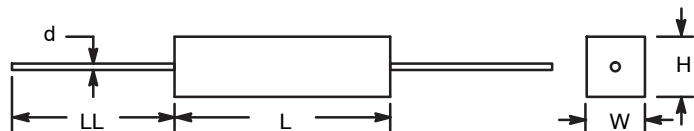

25 WATT POWER WIREWOUND

Value in Ohms	NTE Stock Number	Value in Ohms	NTE Stock Number	Value in Ohms	NTE Stock Number	Value in Ohms	NTE Stock Number	Value in Ohms	NTE Stock Number	Value in Ohms	NTE Stock Number	Value in Ohms	NTE Stock Number
.20	25WD20	.51	25WD51	2.0	25W2D0	8.2	25W8D2	100	25W110	680	25W168	4.7K	25W247
.22	25WD22	.56	25WD56	2.2	25W2D2	10	25W010	120	25W112	820	25W182	5.6K	25W256
.24	25WD24	.62	25WD62	2.7	25W2D7	15	25W015	150	25W115	1K	25W210	6.8K	25W268
.27	25WD27	.68	25WD68	3.0	25W3D0	20	25W020	180	25W118	1.2K	25W212	8.2K	25W282
.30	25WD30	.75	25WD75	3.3	25W3D3	27	25W027	220	25W122	1.5K	25W215		
.33	25WD33	.82	25WD82	3.9	25W3D9	30	25W030	270	25W127	1.8K	25W218		
.36	25WD36	.91	25WD91	4.7	25W4D7	39	25W039	330	25W133	2.2K	25W222		
.39	25WD39	1.0	25W1D0	5.1	25W5D1	47	25W047	390	25W139	2.7K	25W227		
.43	25WD43	1.2	25W1D2	5.6	25W5D6	62	25W062	470	25W147	3.3K	25W233		
.47	25WD47	1.5	25W1D5	6.8	25W6D8	75	25W075	560	25W156	3.9K	25W239		

SPECIFICATIONS

Electrical Characteristics @ 70°C

NTE Number	Resistance Range (Ohms)	Tolerance (%)	VOLTAGE (Volts)	Operating Temperature (T _{opr})	Temperature Coefficient (PPM/°C)
25WD20 to 25W282	0.20 to 8.2K	5	800	-55° to +155°C	300

Mechanical* (Typical, inches/mm)

NTE Number	Body Length (L)	Body Width/Height (W/H)	Lead Diameter (d)	Lead Length (LL)
25WD20 to 25W282	2.5 (63.5)	0.50 (12.5)	0.040 (1.0)	1.5 (38.1)

* These dimensions are for reference only, please consult the factory for actual size.