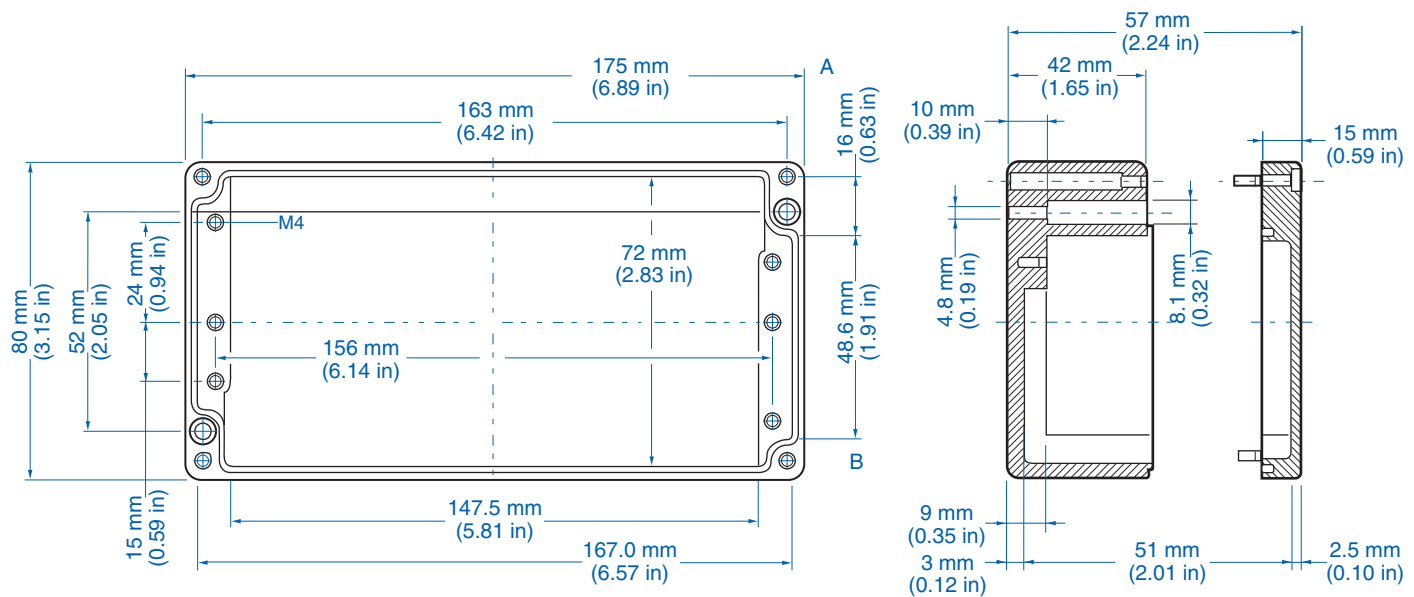

Accessories

Ordering Information	Cat. No.	Type	Std. Pk.
Mounting Plate	155-007	ALMPS-1808	1
Mounting Tab Kit - small	154-004	MT-AL1	1

Please refer to pages 149-152 for additional accessories and detailed information.