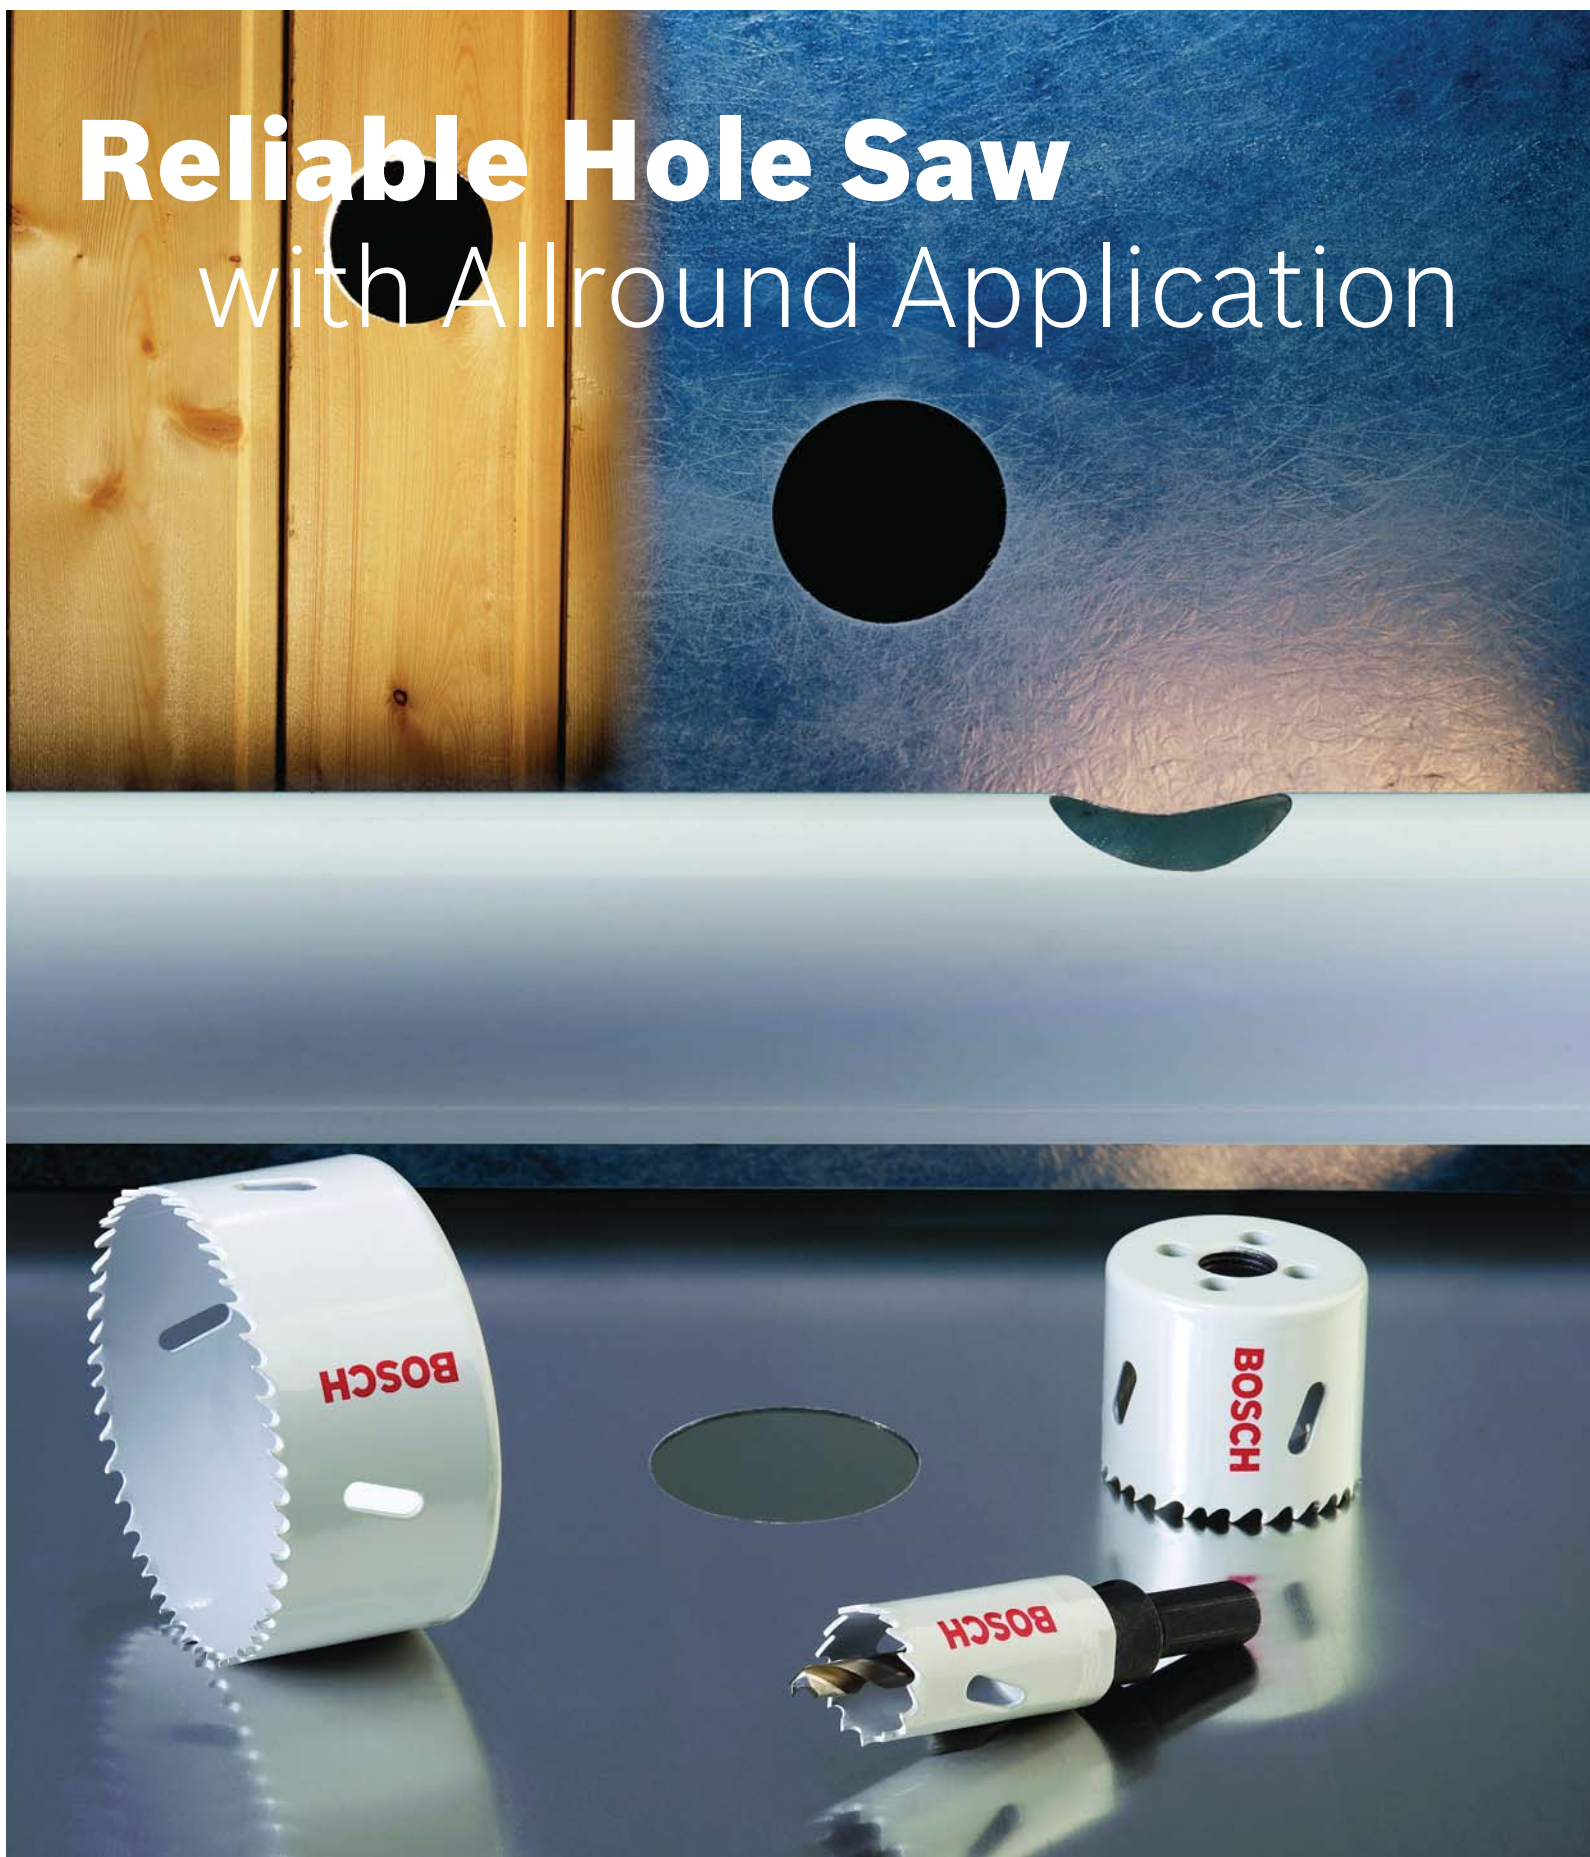

# Reliable Hole Saw

with Allround Application

**New!** The HSS bimetal hole saw with standard adapter system.

**BOSCH**  
Invented for life

**High quality material**

The Bosch HSS bi-metal hole saw composes of HCS carrier and HSS teeth which provides extended lifetime.

**Multiple application:**

It cuts in metal, aluminium, plastic and wood.

**Special tooth geometry**

The vario-pitch tooth technology and improved gullets enable faster and smoother cutting.

**Broad range**

Complete range from 14mm to 152 mm, covers all important diameters.

**Standard adapter system**

It fits not only Bosch adapter but also most bimetal hole saw adapter systems in the market.

Diameter mm	Cutting Depth mm	Sales package quantity	Part number	EAN code
14	38	1	2608580396	3165140518185
16	38	1	2608580397	3165140518192
17	38	1	2608580398	3165140518208
19	38	1	2608580399	3165140518215
20	38	1	2608580400	3165140518222
21	38	1	2608580401	3165140518239
22	38	1	2608580402	3165140518246
24	38	1	2608580403	3165140518253
25	38	1	2608580404	3165140518260
27	38	1	2608580405	3165140518277
29	38	1	2608580406	3165140518284
30	38	1	2608580407	3165140518291
32	38	1	2608580408	3165140518307
33	38	1	2608580409	3165140518314
35	38	1	2608580410	3165140518321
37	38	1	2608580411	3165140518338
38	38	1	2608580412	3165140518345
40	38	1	2608580413	3165140518352
41	38	1	2608580414	3165140518369
43	38	1	2608580415	3165140518376
44	38	1	2608580416	3165140518383
46	38	1	2608580417	3165140518390
48	38	1	2608580418	3165140518406
51	38	1	2608580419	3165140518413
52	38	1	2608580420	3165140518420
54	38	1	2608580421	3165140518437
56	38	1	2608580422	3165140518444