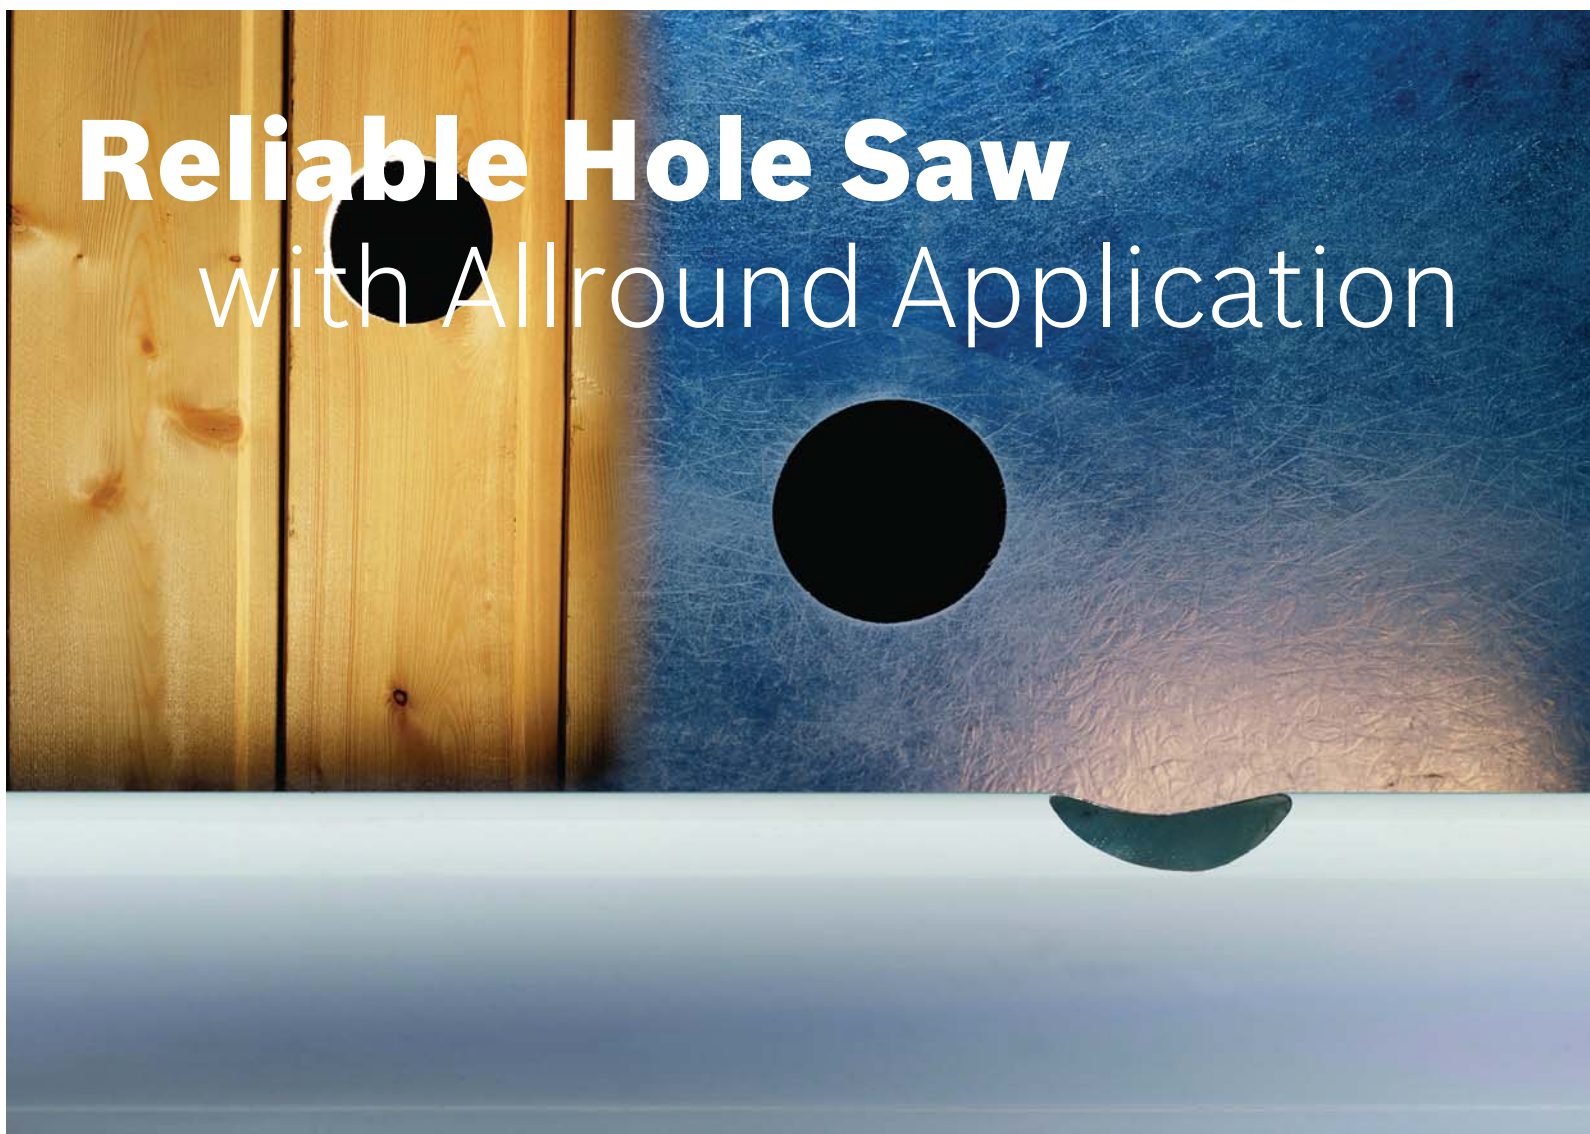

# Reliable Hole Saw

with Allround Application

**New!** The HSS bimetal hole saw with standard adapter system.

**BOSCH**  
Invented for life

**High quality material**

The Bosch HSS bi-metal hole saw composes of HCS carrier and HSS teeth which provides extended lifetime.

**Multiple application:**

It cuts in metal,aluminium, plastic and wood.

**Special tooth geometry**

The vario-pitch tooth technology and improved gullets enable faster and smoother cutting.

**Broad range**