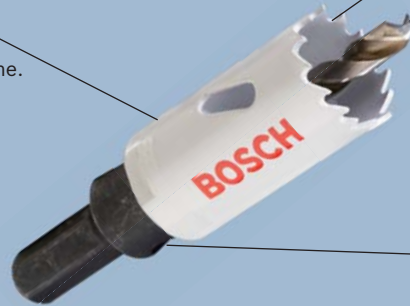

# Reliable Hole Saw

with Allround Application

**New!** The HSS bimetal hole saw with standard adapter system.

**BOSCH**  
Invented for life

**High quality material**

The Bosch HSS bi-metal hole saw composes of HCS carrier and HSS teeth which provides extended lifetime.

**Multiple application:**

It cuts in metal,aluminium, plastic and wood.

**Special tooth geometry**

The vario-pitch tooth technology and improved gullets enable faster and smoother cutting.

**Broad range**

Complete range from 14mm to 152 mm, covers all important diameters.

**Standard adapter system**

It fits not only Bosch adapter but also most bimetal hole saw adapter systems in the market.

Diameter mm	Cutting Depth mm	Sales package quantity	Part number	EAN code
14	38	1	2608580396	3165140518185
16	38	1	2608580397	3165140518192
17	38	1	2608580398	3165140518208
19	38	1	2608580399	3165140518215
20	38	1	2608580400	3165140518222
21	38	1	2608580401	3165140518239
22	38	1	2608580402	3165140518246
24	38	1	2608580403	3165140518253
25	38	1	2608580404	3165140518260
27	38	1	2608580405	3165140518277
29	38	1	2608580406	3165140518284
30	38	1	2608580407	3165140518291
32	38	1	2608580408	3165140518307
33	38	1	2608580409	3165140518314
35	38	1	2608580410	3165140518321
37	38	1	2608580411	3165140518338
38	38	1	2608580412	3165140518345
40	38	1	2608580413	3165140518352
41	38	1	2608580414	3165140518369
43	38	1	2608580415	3165140518376
44	38	1	2608580416	3165140518383
46	38	1	2608580417	3165140518390
48	38	1	2608580418	3165140518406
51	38	1	2608580419	3165140518413
52	38	1	2608580420	3165140518420
54	38	1	2608580421	3165140518437
56	38	1	2608580422	3165140518444