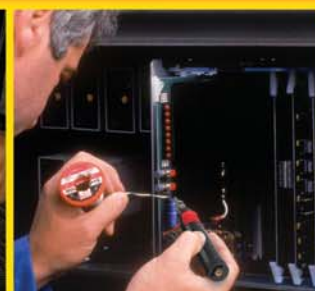

portasol®

SOLDERING TOOLS

Cordless Butane Gas Powered Soldering tools For The...

Professional And Industry

Technic Features;

- **Adjustable 10-60 Watts of Power**
- **Ergonomic Handle Grip**
- **Refill With Butane Lighter Gas**
- **10 Second Refill Time**
- **Heats Up in 40 Seconds**
- **60 Minute run Time**
- **Flint Igniting**
- **5 Assorted Spare Tips**
- **Safety Cut-Off Switch**

Some Of The Many Possible Uses...

Field Work