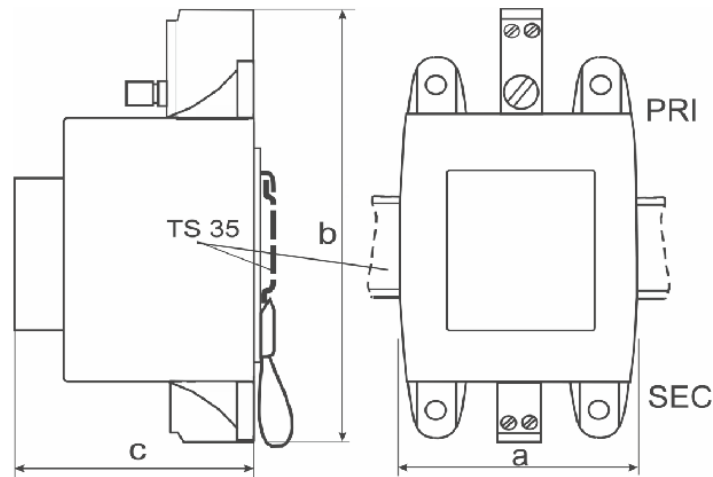

Encased protection transformers designed mainly for fitting into devices using T-35 bus. Elegant casing, featuring spring bracket significantly facilitates and speeds up attaching. The transformers are made with Class II insulation and protection grade IP30. Maximum ambient temperature 40°C, thermal class of insulation B (130°C). Manufactured in compliance with EN 61558-2-4 and EN 61558-2-6.

**Rated power:** 100 - 200 VA

**Rated voltage PRI:** 110 - 500 V 50/60 Hz

**Rated voltage SEC:** 6 - 250 V

Type	Power (VA)	Dimensions (mm)			Weight (kg)
		A	B	C	
PSZ 100	100	76	142	64	1,70
PSZ 160	160	87	155	76	2,70
PSZ 200	200	87	155	85	3,20