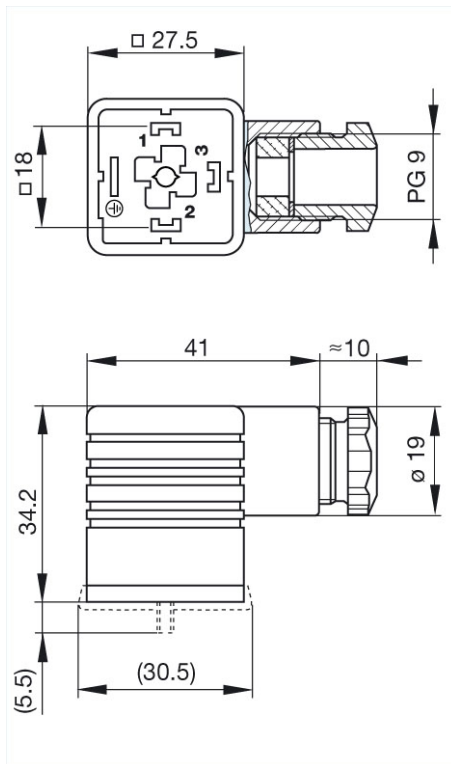

HIRSCHMANN

A BELDEN BRAND

Industrial Connecting Solutions:Rectangular Connectors:Valve Connectors (Type A -B -C):Type A:Field Attachable Valve Connectors:Valve Connectors (DIN EN 175 301-803):GDM 2009 schwarz/black
<http://www.e-catalog.beldensolutions.com/link/57078-24228-256261-256266-256270-276215-24311-34880/en/conf/ui.state>

Order no. 731 739-004;
profiled gasket GDM 3-16,
Order no. 731 531-002;
knurled screw GDM 3011-8,
Order no. 732 574-001;
stainless steel screw GDM 3011 RF-1,
Order no. 734 363-001

Picture

Drawing

Belden Deutschland GmbH

Im Gewerbepark 2
58579 Schalksmühle
Germany
Phone: +49 7127/14-1806
E-Mail: icos-sales@belden.com

The information published in the websites has been compiled as carefully as possible. It is subject to alteration without notice in technical as well as in price-related/commercial respect. The complete information and data were available on user documentation. Mandatory information can only be obtained by a concrete query.