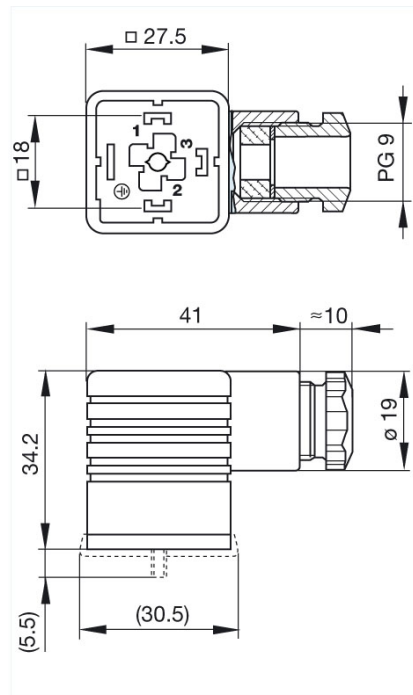

GDM 3009 grau/grey

Industrial Connectors:Rectangular connectors GDM-series:Type AEN 175301-803 (DIN 43650) / ISO 4400:Cable socket, self-assembly

Product description

Description	cable socket with central screw M 3 x 35
Type	GDM 3009 grau/grey
Order No.	931 969-106
Other standard types	black housing, Order no. 931 969-100
Number of contacts	3 + PE
Cable gland	PG 9
Conductor size	max. 1.5 mm ²
Standard	DIN EN 175 301-803-A
Housing Color	grau
Construction type	A

Drawing

Technical data

Pin dimensions	6.3 mm x 0.8 mm, 4.8 mm x 0.8 mm
Rated voltage	AC/DC 250 V
Rated current	16 A
Contact resistance	≤ 4 mΩ
Type of termination	screw
Suitable cables	4.5 mm to 7 mm diameter

Mounting	central nut
Material	
Contact surface material	Sn
Contact bearer material	PA
Housing material	PA
Environmental conditions	
Protection class (IEC 60529)	IP 65 (gasket necessary)
Pollution severity	3
Temperature range	-40 °C to +125 °C
Inflammability class	
Housing	94 HB
Contact bearer	94 V0
Approvals	
VDE	VDE
SEV	SEV
CSA	CSA
Packing unit	
Packaging unit	200 pieces
Scope of delivery and accessories	
Accessories to order separately	(NBR) flat gasket GDM 3-7, Order no. 730 801-002; (EPDM) flat gasket GDM 3-21, Order no. 731 739-004; profiled gasket GDM 3-16, Order no. 731 531-002; knurled screw GDM 3011-8, Order no. 732 574-001; stainless steel screw GDM 3011 RF-1, Order no. 734 363-001