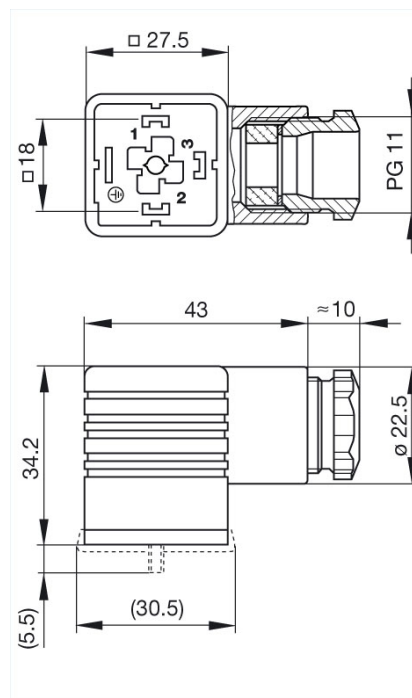

GDM 3011 grau/grey

Industrial Connectors:Rectangular connectors GDM-series:Type AEN 175301-803 (DIN 43650) / ISO 4400:Cable socket, self-assembly

Product description

Description	cable socket with central screw M 3 x 35
Type	GDM 3011 grau/grey
Order No.	931 952-106
Other standard types	black housing, Order no. 931 952-100
Number of contacts	3 + PE
Cable gland	PG 11
Conductor size	max. 1.5 mm ²
Standard	DIN EN 175 301-803-A
Housing Color	grau
Construction type	A

Drawing

Technical data

Pin dimensions	6.3 mm x 0.8 mm, 4.8 mm x 0.8 mm
Rated voltage	AC/DC 250 V
Rated current	16 A
Contact resistance	≤ 4 mOhm
Type of termination	screw
Suitable cables	6 mm to 9 mm diameter

Mounting	central nut
Material	
Contact surface material	Sn
Contact bearer material	PA
Housing material	PA
Environmental conditions	
Protection class (IEC 60529)	IP 65 (gasket necessary)
Pollution severity	3
Temperature range	-40 °C to +125 °C
Inflammability class	
Housing	94 HB
Contact bearer	94 HB
Approvals	
VDE	VDE
SEV	SEV
CSA	CSA
Packing unit	
Packaging unit	200 pieces
Scope of delivery and accessories	
Accessories to order separately	(NBR) flat gasket GDM 3-7, Order no. 730 801-002; (EPDM) flat gasket GDM 3-21, Order no. 731 739-004; profiled gasket GDM 3-16, Order no. 731 531-002; knurled screw GDM 3011-8, Order no. 732 574-001; stainless steel screw GDM 3011 RF-1, Order no. 734 363-001