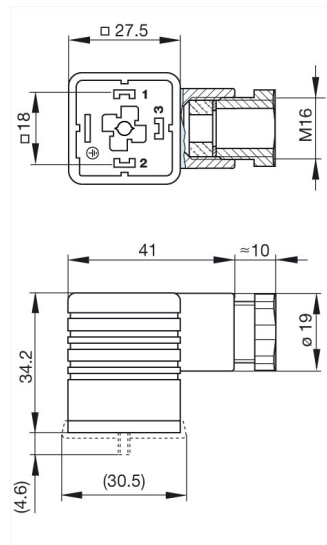

GDM 3016 grau/grey

Industrial Connectors:Rectangular connectors GDM-series:Type A EN 175301-803 (DIN 43650) / ISO 4400:Cable socket, self-assembly

Product description

Description	cable socket with central screw M 3 x 35
Type	GDM 3016 grau/grey
Order No.	934 395-106
Other standard types	black housing, Order no. 934 395-100
Number of contacts	3 + PE
Cable gland	M 16
Conductor size	max. 1.5 mm ²
Standard	DIN EN 175 301-803-A
Housing Color	grau
Construction type	A

Drawing

Technical data

Pin dimensions	6.3 mm x 0.8 mm, 4.8 mm x 0.8 mm
Rated voltage	UC 250 V
Rated current	16 A
Contact resistance	≤ 4 mOhm
Type of termination	screw
Suitable cables	4.5 mm to 10 mm diameter
Mounting	central nut