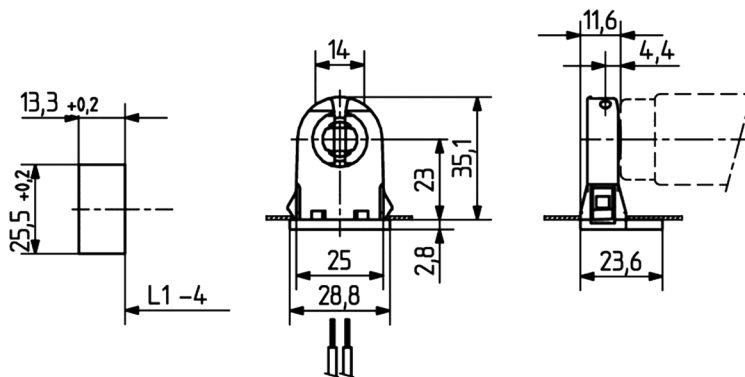

Lamp Holder Snap Fit

pro-ELEC

Features:

- For enclosed cut-outs
- A pair of lampholders provides a lamp length tolerance compensation of 3mm

Specifications:

Accessory Type	: Lamp Holder
For Use With	: Prime Light T-8 / T-12 Fluorescent Lamp
External Length / Height	: 38.5mm
External Width	: 25mm
Lamp Base Type	: T8 / T12

Dimensions : Millimetres

Part Number Table

Description	Part Number
Lamp Holder, Snap Fit	26.290.1012.50

Important Notice : This data sheet and its contents (the "Information") belong to the members of the Premier Farnell group of companies (the "Group") or are licensed to it. No licence is granted for the use of it other than for information purposes in connection with the products to which it relates. No licence of any intellectual property rights is granted. The Information is subject to change without notice and replaces all data sheets previously supplied. The Information supplied is believed to be accurate but the Group assumes no responsibility for its accuracy or completeness, any error in or omission from it or for any use made of it. Users of this data sheet should check for themselves the Information and the suitability of the products for their purpose and not make any assumptions based on information included or omitted. Liability for loss or damage resulting from any reliance on the Information or use of it (including liability resulting from negligence or where the Group was aware of the possibility of such loss or damage arising) is excluded. This will not operate to limit or restrict the Group's liability for death or personal injury resulting from its negligence. pro-ELEC is the registered trademark of the Group. © Premier Farnell plc 2012.