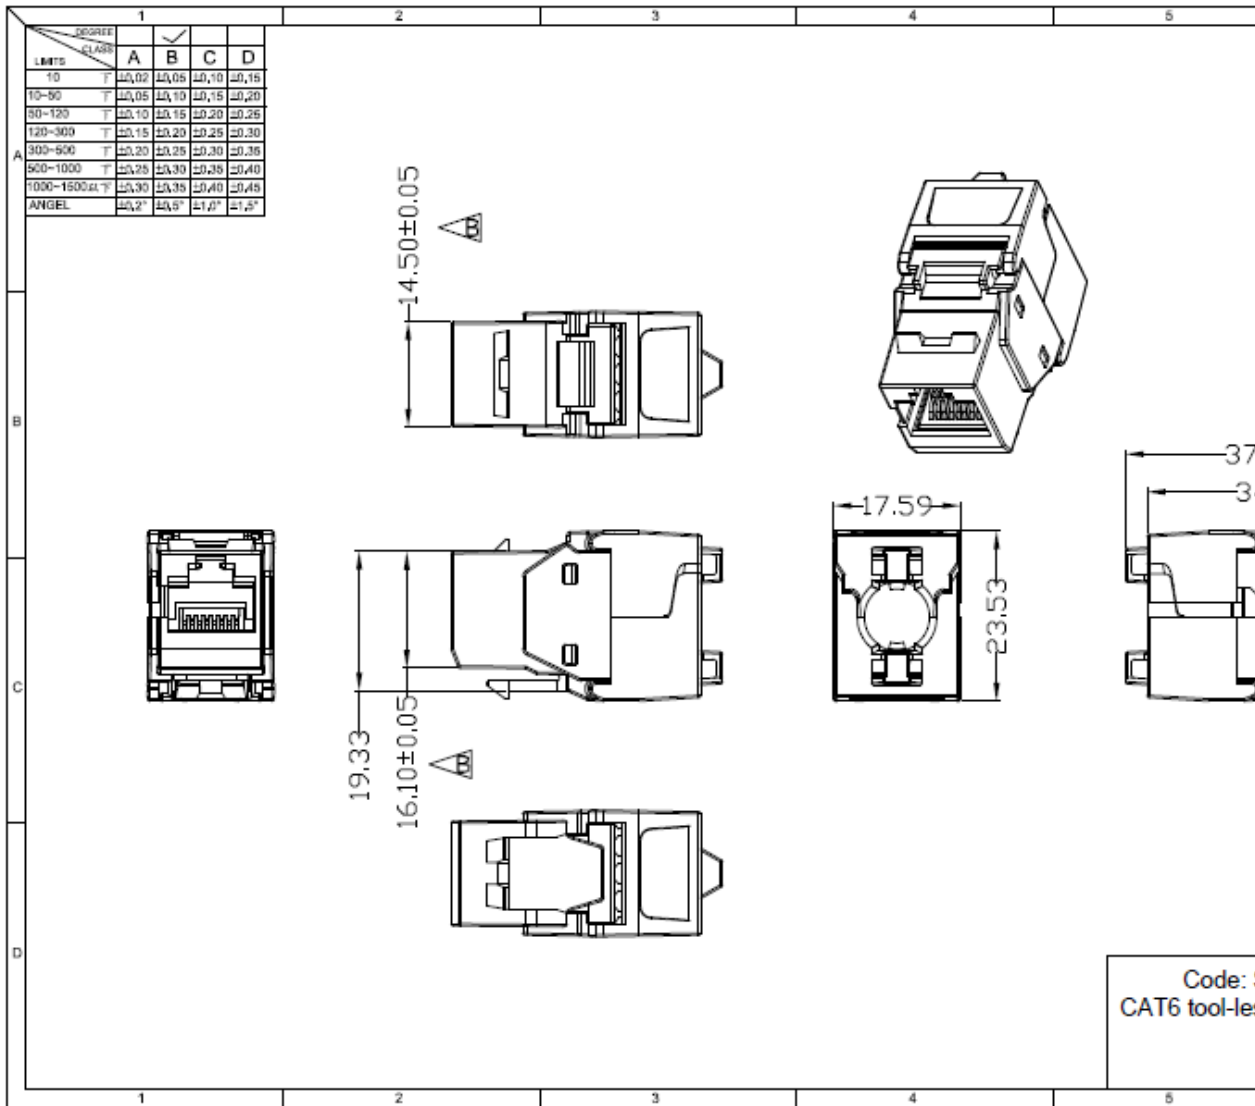

Category 6 tool-less component level keystone socket

CAT6 tool-less component level keystone (SKF*)

Our Category 6 jack offers a tool-less keystone solution for any Category 6 requirement, available in various colours and also as a panel mount version (SKF*pm).

Features

- High performance data throughput, meets Category 6 data transfer rates at component level
- Choice of colours to aid identification eg for use with multimedia
- UTP socket to FCC68 standard
- Quick, easy and reliable tool-less termination with 'butterfly' style levers
- Standard format keystone fits a wide range of panels, adaptors and faceplates
- Category 5e version in black also available (FKFbk)
- Panel mount version supplied with adaptor KApma:
http://www.tuk.co.uk/tuk_live/product_details.php?category_id=&pId=144

Specifications

- Weight: approx 11g
- Colours available: black, blue, green, orange, red, white, yellow
- Materials: 50µ"/1.27µm gold plating on contact
- Housing: ABS UL94V-0

X-ON Electronics

Largest Supplier of Electrical and Electronic Components