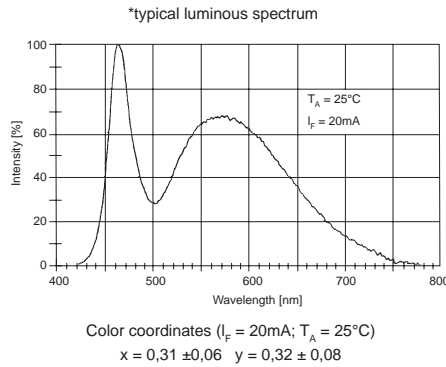

1511A Series T 1³/₄ Wedge Based LED

DESCRIPTION AND FEATURES

- Replaces incandescent lamp #'s
 - 12V AC/DC — 18, 37, 70, 73, 74
 - 24V AC/DC and 28V AC/DC — 17, 85
- Extremely high brightness with low current draw
- Long life — typically 100K hours vs. 10K hours
- Low heat generation
- Available in five standard colors. Custom colors available upon request
- Shock and vibration proof
- Storage temperature: $-25^\circ\text{C} - +80^\circ\text{C}$
- Ambient temperature: $-20^\circ\text{C} - +60^\circ\text{C}$
- Due to production tolerances, color temperature variations may be detected within individual consignments

ELECTRO-OPTICAL CHARACTERISTICS AND RATINGS

Part Number	Color	Voltage V AC/DC	Current mA	Lumi. Intensity mcd	Reverse Voltage V	Dominant Wavelength nm
1511A25UR3	Red	12	6 / 12	280	80	630
1511A25UG3	Green	12	6 / 12	780	80	525
1511A25UY3	Yellow	12	6 / 12	240	80	587
1511A25B3	Blue	12	6 / 12	300	80	470
1511A25W3	White Clear	12	6 / 12	600	80	*
1511A25W3D	White Diffused	12	6 / 12	300	80	*
1511A35UR3	Red	24	5 / 10	230	80	630
1511A35UG3	Green	24	5 / 10	650	80	525
1511A35UY3	Yellow	24	5 / 10	200	80	587
1511A35B3	Blue	24	5 / 10	250	80	470
1511A35W3	White Clear	24	5 / 10	500	80	*
1511A35W3D	White Diffused	24	5 / 10	250	80	*
1511A45UR3	Red	28	5 / 10	230	80	630
1511A45UG3	Green	28	5 / 10	650	80	525
1511A45UY3	Yellow	28	5 / 10	200	80	587
1511A45B3	Blue	28	5 / 10	250	80	470
1511A45W3	White Clear	28	5 / 10	500	80	*
1511A45W3D	White Diffused	28	5 / 10	250	80	*