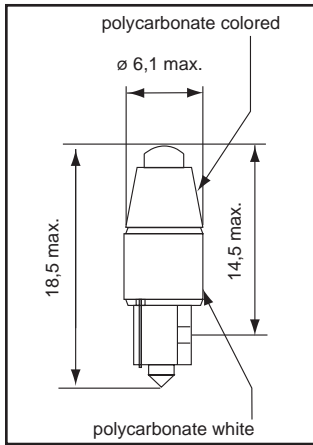

1511A Series T 1³/₄ Wedge Based LED

DESCRIPTION AND FEATURES

- Replaces incandescent lamp #'s
 - 12V AC/DC — 18, 37, 70, 73, 74
 - 24V AC/DC and 28V AC/DC — 17, 85
- Extremely high brightness with low current draw
- Long life — typically 100K hours vs. 10K hours
- Low heat generation
- Available in five standard colors. Custom colors available upon request
- Shock and vibration proof
- Storage temperature: $-25^\circ\text{C} - +80^\circ\text{C}$
- Ambient temperature: $-20^\circ\text{C} - +60^\circ\text{C}$
- Due to production tolerances, color temperature variations may be detected within individual consignments

ELECTRO-OPTICAL CHARACTERISTICS AND RATINGS

Part Number	Color	Voltage V AC/DC	Current mA	Lumi. Intensity mcd	Reverse Voltage V	Dominant Wavelength nm
1511A25UR3	Red	12	6 / 12	280	80	630
1511A25UG3	Green	12	6 / 12	780	80	525
1511A25UY3	Yellow	12	6 / 12	240	80	587
1511A25B3	Blue	12	6 / 12	300	80	470
1511A25W3	White Clear	12	6 / 12	600	80	*
1511A25W3D	White Diffused	12	6 / 12	300	80	*
1511A35UR3	Red	24	5 / 10	230	80	630
1511A35UG3	Green	24	5 / 10	650	80	525
1511A35UY3	Yellow	24	5 / 10	200	80	587
1511A35B3	Blue	24	5 / 10	250	80	470
1511A35W3	White Clear	24	5 / 10	500	80	*
1511A35W3D	White Diffused	24	5 / 10	250	80	*
1511A45UR3	Red	28	5 / 10	230	80	630
1511A45UG3	Green	28	5 / 10	650	80	525
1511A45UY3	Yellow	28	5 / 10	200	80	587
1511A45B3	Blue	28	5 / 10	250	80	470
1511A45W3	White Clear	28	5 / 10	500	80	*
1511A45W3D	White Diffused	28	5 / 10	250	80	*

Luminous intensity data of the used LEDs at: $I_{OP,DC}$

Chicago Miniature Lamp reserves the right to make specification revisions that enhance the design and/or performance of the product.

X-ON Electronics