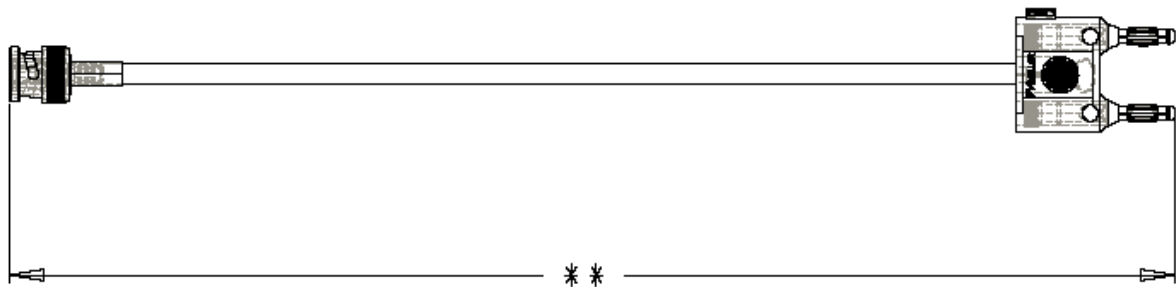

Part Number: BU-5070-B-**-0
Description: BNC Male to Stackable Double Banana Plug
3107

- BNC Male to Stackable Double Banana Plug
- Material: BNC Male Connector: gold-plated center contact, silver-plated body; (MIL-C-39012); Double Banana Plug: ABS housing, brass body and beryllium copper, nickel-plated, nine-leaf cage spring; Coaxial Cable: shielded RG58C/U, MIL-C-17F, 50 ohm
- **Length: -12"(.3m), 24"(.6m), 36"(.9m), 48"(1.2m), 60"(1.5m)
- Rating: Hands free testing at 500 VRMS on center conductor
- RoHS Compliant