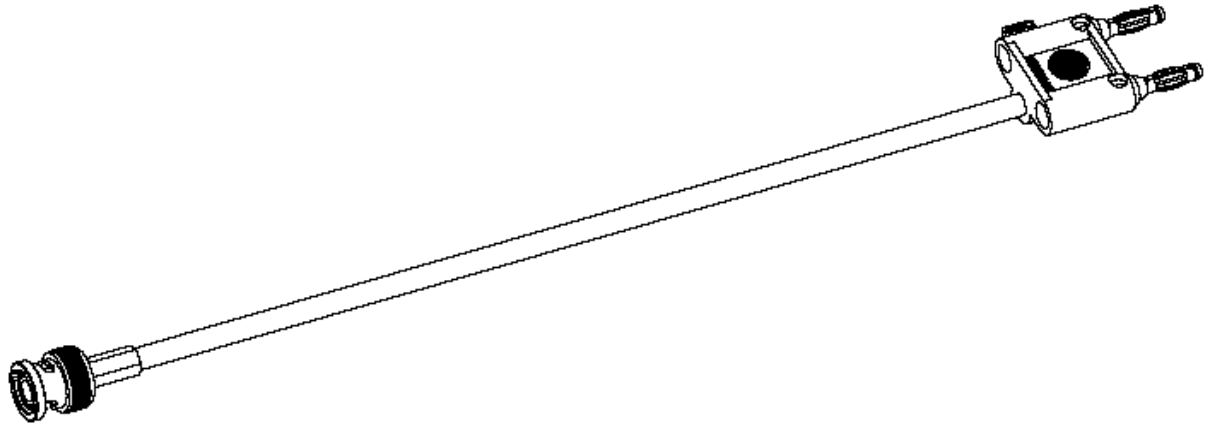

Part Number: BU-5070-B-**-0
Description: BNC Male to Stackable Double Banana Plug
3107

- BNC Male to Stackable Double Banana Plug
- Material: BNC Male Connector: gold-plated center contact, silver-plated body; (MIL-C-39012); Double Banana Plug: ABS housing, brass body and beryllium copper, nickel-plated, nine-leaf cage spring; Coaxial Cable: shielded RG58C/U, MIL-C-17F, 50 ohm
- **Length: -12"(.3m), 24"(.6m), 36"(.9m), 48"(1.2m), 60"(1.5m)
- Rating: Hands free testing at 500 VRMS on center conductor
- RoHS Compliant