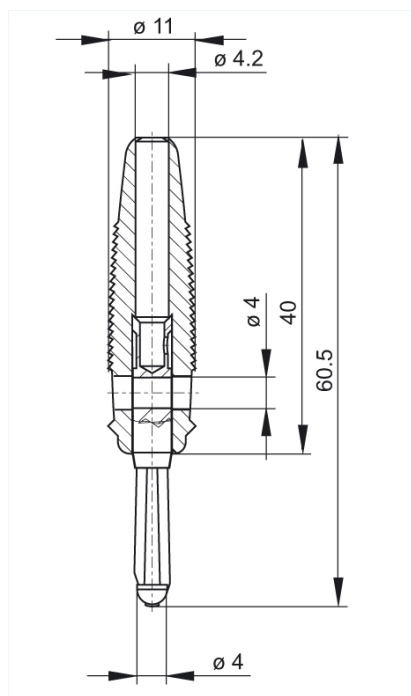

BUELA 30 K rot/red

Industrial Connectors:Measuring and Testing Equipment:Plugs:4 mm system

Product description

Description	Multiple-spring wire plug, shatter-proof, flexible insulated sleeve with transverse hole. The tapering sleeve end also serves as kinking protection for the lead. Solder connection up to maximum cable cross-section of 2.5 mm ² . Nickel-plated brass contact material.
Type	BUELA 30 K rot/red
Order No.	930 727-101
System	4 mm system
Housing Color	red
Color types	
Other standard types	black color, order no. 930 727-100; blue color, order no. 930 727-102; yellow color, order no. 930 727-103; green color, order no. 930 727-104

Drawing

Technical data

Pin dimensions	4 mm
Type of contact	pin (spring-loaded)
Type of termination	solder
Rated voltage	DC 60 V
Rated current	30 A
Contact resistance	3 mOhm
Material	
Contact material	brass
Contact surface material	nickel-plated
Housing material	PVC-P
Environmental conditions	
Temperature range	-25 °C to +70 °C
Inflammability class	
Housing	94 V-2