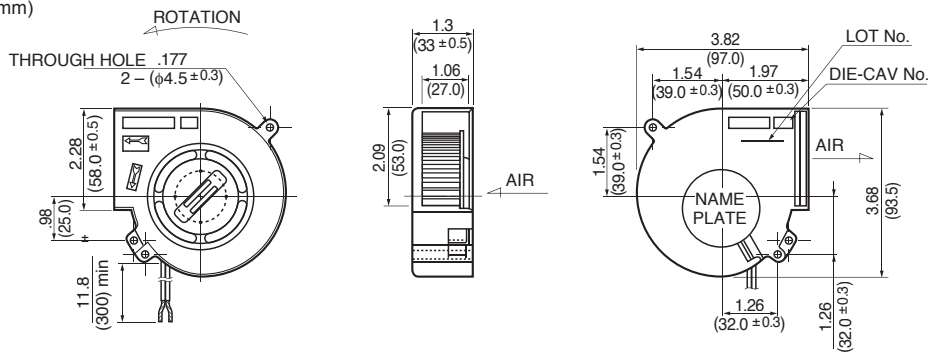

Units: $\frac{\text{inch}}{\text{mm}}$

Characteristic Curves

Material

- Casing : Plastic (Black) 94V-0
- Impeller : Plastic (Black) 94V-0
- Bearing : Ball Bearing
- Lead Wire : UL1007, AWG26, +Red, -Black

Specifications

MODEL	Product No.	Rated Voltage	Operating Voltage	Current	Input Power	Speed	Max. Air Flow		Max. Static Pressure		Noise	Mass
		(V)	(V)	(A) ¹	(W) ¹	(min ⁻¹) ¹	CFM ¹	(m ³ /min) ¹	in H ₂ O	(Pa) ¹	(dB) ¹	(g)
BG0903-B042-000-	00	12	8 ~ 13.8	0.40	4.80	2700	20.5	0.58	.61	152	47.5	210
BG0903-B043-000-	00	12	8 ~ 13.8	0.64	7.68	3200	24.7	0.70	.90	225	51.5	210
BG0903-B044-000-	00	12	8 ~ 12.8	1.03	12.40	3700	28.6	0.81	1.4	342	54.5	210
BG0903-B052-000-	00	24	10 ~ 27.6	0.21	5.04	2700	20.5	0.58	.61	152	47.5	210
BG0903-B053-000-	00	24	10 ~ 27.6	0.33	7.92	3200	24.7	0.70	.90	225	51.5	210
BG0903-B054-000-	00	24	10 ~ 25.0	0.49	11.80	3700	28.6	0.81	1.4	342	54.5	210
HIGH SPEED												
BG0903-B047-000-	00	12	10.8 ~ 12.6	1.6	19.20	5200	38.1	1.08	1.9	482	-	210