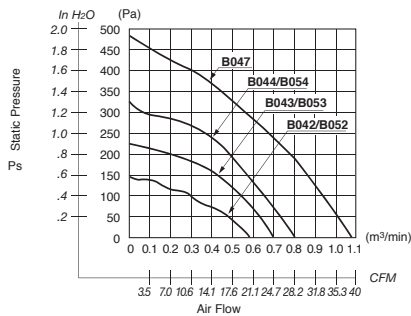

Units: $\frac{\text{inch}}{\text{mm}}$

Characteristic Curves

Material

- Casing : Plastic (Black) 94V-0
- Impeller : Plastic (Black) 94V-0
- Bearing : Ball Bearing
- Lead Wire : UL1007, AWG26, +Red, -Black

Specifications

MODEL	Product No.	Rated Voltage	Operating Voltage	Current	Input Power	Speed	Max. Air Flow		Max. Static Pressure		Noise	Mass
		(V)	(V)	(A) ¹	(W) ¹	(min ⁻¹) ¹	CFM ¹	(m ³ /min) ¹	in H ₂ O	(Pa) ¹	(dB) ¹	(g)
BG0903-B042-000-	00	12	8 ~ 13.8	0.40	4.80	2700	20.5	0.58	.61	152	47.5	210
BG0903-B043-000-	00	12	8 ~ 13.8	0.64	7.68	3200	24.7	0.70	.90	225	51.5	210
BG0903-B044-000-	00	12	8 ~ 12.8	1.03	12.40	3700	28.6	0.81	1.4	342	54.5	210
BG0903-B052-000-	00	24	10 ~ 27.6	0.21	5.04	2700	20.5	0.58	.61	152	47.5	210
BG0903-B053-000-	00	24	10 ~ 27.6	0.33	7.92	3200	24.7	0.70	.90	225	51.5	210
BG0903-B054-000-	00	24	10 ~ 25.0	0.49	11.80	3700	28.6	0.81	1.4	342	54.5	210
HIGH SPEED												
BG0903-B047-000-	00	12	10.8 ~ 12.6	1.6	19.20	5200	38.1	1.08	1.9	482	-	210