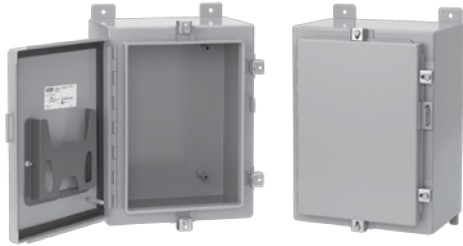

CONTINUOUS HINGE WITH CLAMPS, TYPE 4

- External wall-mounting brackets
- Formed external flanges around all sides of enclosure opening
- Stainless steel door clamps on three sides of door
- Removable heavy gauge stainless steel continuous hinge pin
- Hasp and staple provided for padlocking
- Data pocket is high-impact thermoplastic
- Collar studs provided for mounting optional panels
- Bonding provision on door

 NEMA/EEMAC Type 3, 4, 12, and 13
 CSA, File No. 42186: Type 4 and 12
 IEC 60529, IP66

APPLICATION

These single-door enclosures feature a hinged door with clamps on three sides to create a secure seal in indoor or outdoor environments. The gray polyester powder finish inside and out provides enhanced corrosion protection in outdoor applications.