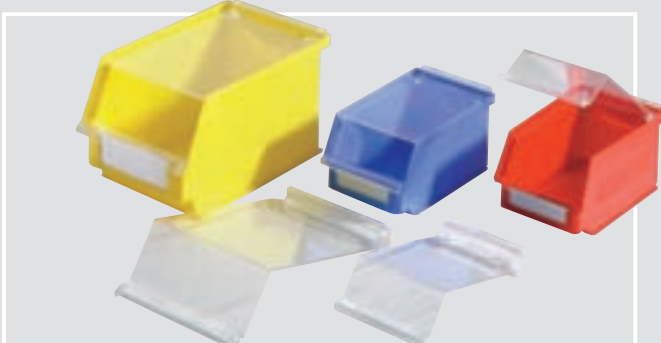

## Accessories for 14/7 series made of plastic

Partitioning examples with insert boxes  
for sizes 14/7-3 Z and 14/7-3

Partitioning examples with insert boxes  
for sizes 14/7-2 H, 14/7-2 and 14/7-2 Z

### Insert boxes

Made from blue polystyrene or black, conductive PPL (for 14/7-2 H, 14/7-2, 14/7-2 Z and 14/7-3 Z, 14/7-3).

Item	Unit	Order no.			
EK 111	48	22644	—		
EK 111 PPL	48	—	22648		
EK 112	40	22634	—		
EK 112 PPL	40	—	22638		
EK 113	36	22624	—		
EK 113 PPL	36	—	22628		

### Insert trays

Made from white polystyrene with longitudinal and cross-dividers.

Item	For containers	L x W x H (mm)	Divi.	Unit	Order no.
EM 3-0	14/7-3 Z	320/285 x 180 x 60	long	10	7110
EM 3-1			cross	10	7111
EM 4-0	14/7-4	210/170 x 125 x 50	long	10	7120
EM 4-1			cross	10	7121
EM 5-0	14/7-5	155/130 x 85 x 30	long	10	7130
EM 5-1			cross	10	7131
EM 2 H	14/7-2 H	470/435 x 280 x 125	cross	10	93210