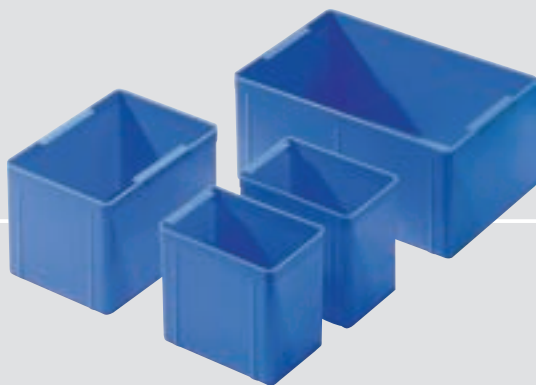

Accessories for 14/7 series made of plastic

Insert boxes

Made from blue polystyrene or black, conductive PPL (for 14/7-2 H, 14/7-2, 14/7-2 Z and 14/7-3 Z, 14/7-3).

Item	Unit	Order no.			
EK 111	48	22644	—		
EK 111 PPL	48	—	22648		
EK 112	40	22634	—		
EK 112 PPL	40	—	22638		
EK 113	36	22624	—		
EK 113 PPL	36	—	22628		

Insert trays

Made from white polystyrene with longitudinal and cross-dividers.

Item	For containers	L x W x H (mm)	Divi.	Unit	Order no.
EM 3-0	14/7-3 Z	320/285 x 180 x 60	long	10	7110
EM 3-1			cross	10	7111
EM 4-0	14/7-4	210/170 x 125 x 50	long	10	7120
EM 4-1			cross	10	7121
EM 5-0	14/7-5	155/130 x 85 x 30	long	10	7130
EM 5-1			cross	10	7131
EM 2 H	14/7-2 H	470/435 x 280 x 125	cross	10	93210

Clear dust flap SK

Made from transparent plastic.

Item	For containers	Unit	Order no.
SK-4-K	14/7-4	10	7360
SK-5-K	14/7-5	10	7370

Conductive accessories

for 14/7 series

on request