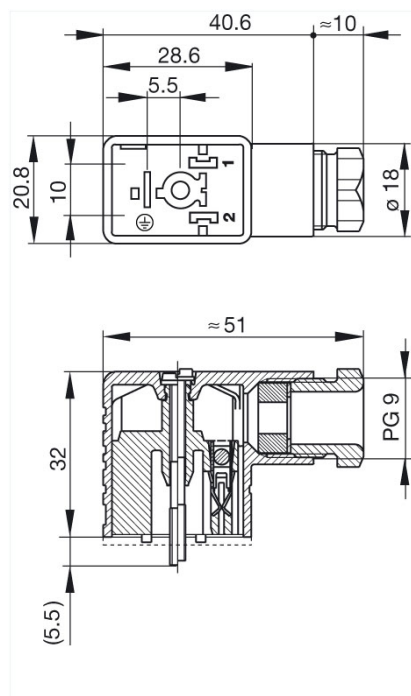

## GMN 209 NJ schwarz/black

Industrial Connectors:Rectangular connectors GDM-series:Type B EN 175301-803 (DIN 43650) / ISO 6952:Cable socket

### Product description

Description	cable socket with central screw M 3 x 35
Type	GMN 209 NJ schwarz/black
Order No.	932 987-100
Other standard types	grey housing, Order No. 932 987-106
Number of contacts	2 + PE
Cable gland	PG 9
Cable diameter	PG 9
Conductor size	max. 1.5 mm <sup>2</sup>
Standard	DIN EN 175 301-803-B
Housing Color	black
Construction type	B

### Drawing

### Technical data

Pin dimensions	6.3 mm x 0.8 mm
Rated voltage	AC/DC 250 V
Rated current	16 A
Contact resistance	≤ 4 mOhm
Type of termination	screw / cable shoe / cable eye

Suitable cables	4.5 mm to 7 mm diameter
Mounting	central screw
<b>Material</b>	
Contact surface material	Sn
Contact bearer material	PA
Housing material	PA
<b>Environmental conditions</b>	
Protection class (IEC 60529)	IP 65
Pollution severity	3
Temperature range	-40 °C to +125 °C
<b>Inflammability class</b>	
Housing	94 V-1
Contact bearer	94 HB
<b>Approvals</b>	
UR	UR
VDE	VDE
SEV	SEV
CSA	CSA (not for interrupt current)
<b>Packing unit</b>	
Packaging unit	200 pieces
<b>Scope of delivery and accessories</b>	
Accessories to order separately	(NBR) flat gasket GMN 209-3, Order No. 733 273-002; (EPDM) flat gasket GMN 209-12, Order No. 733 271-004; knurled screw GDM 3011-8, Order No. 732 574-001; stainless steel screw GDM 3011 RF-1, Order No. 734 363-001