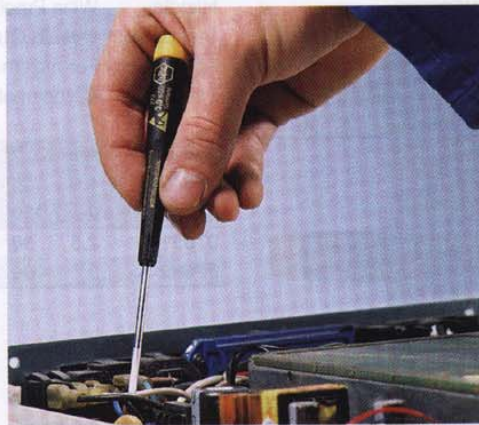

Wiha. Premium Tools
for Professionals.

Wiha ESD Safe Conductive Screwdrivers. For Anti-Static Applications.

Wiha ESD precision screwdrivers with the successful handle geometry. Due to the surface resistance of $10^6 - 10^9$ ohms, defined electrostatic discharge is guaranteed.

Electrostatic discharges are a major problem, since even low voltages can damage sensitive components.

Various factors have to be considered in order to understand the problem. In ESD protection areas, the electrostatic charge is safely conducted to earth. Users have to wear the appropriate ESD footwear or grounded wrist strap. The tools used also have to be electrostatically protected.

The ESD screwdrivers from Wiha conform to the international ESD Standards DIN EN 61340-5-1/ 61340-5-2. Due to the electrical surface resistance, $10^6 - 10^9$ ohms, defined electrostatic discharge is guaranteed. Thanks to the rotating cap, incremental adjusting is easy. The large handle enables powerful tightening and loosening of screws.

The Product Advantages:

- Safety as a result of electrostatic discharge
- Conforms to new ESD Standards DIN EN 61340-5-1/ 61340-5-2
- Rotating cap with large surface for extra fast working
- Large handle end for powerful tightening and loosening screws
- Wiha ChromTop-finish on tip for a perfect fit every time.