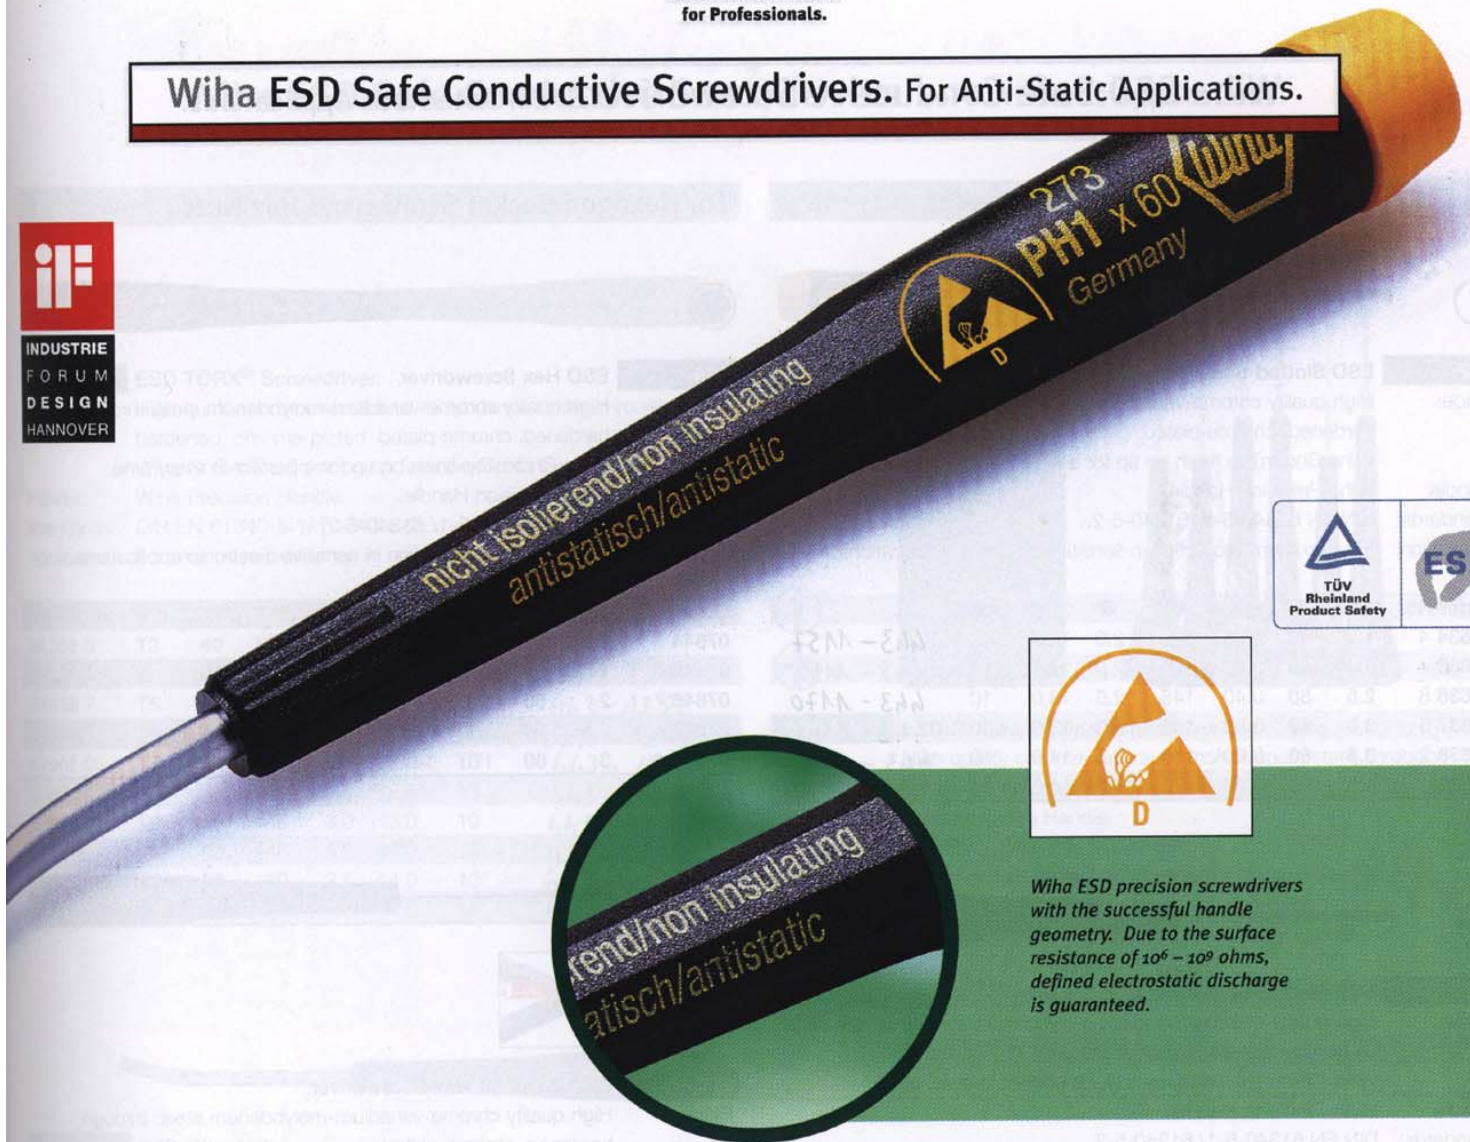

Wiha. Premium Tools
for Professionals.

Wiha ESD Safe Conductive Screwdrivers. For Anti-Static Applications.

Wiha ESD precision screwdrivers with the successful handle geometry. Due to the surface resistance of $10^6 - 10^9$ ohms, defined electrostatic discharge is guaranteed.

Electrostatic discharges are a major problem, since even low voltages can damage sensitive components.

Various factors have to be considered in order to understand the problem. In ESD protection areas, the electrostatic charge is safely conducted to earth. Users have to wear the appropriate ESD footwear or grounded wrist strap. The tools used also have to be electrostatically protected.

The ESD screwdrivers from Wiha conform to the international ESD Standards DIN EN 61340-5-1/ 61340-5-2. Due to the electrical surface resistance, $10^6 - 10^9$ ohms, defined electrostatic discharge is guaranteed. Thanks to the rotating cap, incremental adjusting is easy. The large handle enables powerful tightening and loosening of screws.

The Product Advantages:

- Safety as a result of electrostatic discharge
- Conforms to new ESD Standards DIN EN 61340-5-1/ 61340-5-2
- Rotating cap with large surface for extra fast working
- Large handle end for powerful tightening and loosening screws
- Wiha ChromTop-finish on tip for a perfect fit every time.