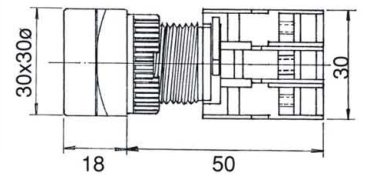

ILLUMINATED PUSH BUTTON SWITCHES, IP65

Type	Mounting hole	Voltage	No. of contact	Type of contact	Lens colour	Bulb type
LBF, LXB: GLBF, PFL, GPFL: Flat head LBS: Square head	22 : 22ø 30 : 30ø	1: 110V 2: 220V	1 2	O: N/O(a) C: N/C(b)	● R: Red ● G: Green ● Y: Yellow ● BL: Blue ○ W: White	L: Led F: Filament bulb N: Neon lamp
LBL, LXL: Long head LXG: Guard head LXLS: Long head square LXGS: Guard head square		3: 380V 4: 440V 5: 6V 6: 12V 7: 24V	3 4	O/C: N/O+N/C 1a+1b		
EBL, LXE EPFL: Mushroom head 40ø BLXE: Mushroom head 60ø LXES: Mushroom head square 40ø						

LXB22-1/O  
LXB22-1/C

LXB22-1O/C

LXG22-1/O

LBS22-1/O  
LBS22-1/C

LBS22-1O/C

LXLS22-1/O  
LXLS22-1/C

LXLS22-1O/C

LXL22-1/O  
LXL22-1/C

LXL22-1O/C

LXGS22-1/O  
LXGS22-1/C

LXGS22-1O/C

LXG22-1/O  
LXG22-1/C

LXE22-1/O  
LXE22-1/C

LXE22-1/O  
LXE22-1/C

LXE22-1O/C