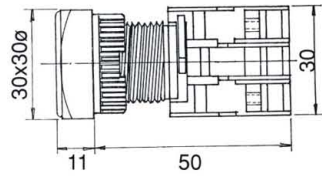

ILLUMINATED PUSH BUTTON SWITCHES, IP65

Type	Mounting hole	Voltage	No. of contact	Type of contact	Lens colour	Bulb type
LBF, LXB: GLBF, PFL, GPFL: Flat head LBS: Square head	22 : 22ø 30 : 30ø	1: 110V 2: 220V	1 2	O: N/O(a) C: N/C(b)	● R: Red ● G: Green ● Y: Yellow ● BL: Blue ○ W: White	L: Led F: Filament bulb N: Neon lamp
LBL, LXL: Long head LXG: Guard head LXLS: Long head square LXGS: Guard head square		3: 380V 4: 440V 5: 6V 6: 12V 7: 24V	3 4	O/C: N/O+N/C 1a+1b		
EBL, LXE EPFL: Mushroom head 40ø BLXE: Mushroom head 60ø LXES: Mushroom head square 40ø						

LXB22-1/O  
LXB22-1/C

LXB22-1O/C

LXG22-1/O

LBS22-1/O  
LBS22-1/C

LBS22-1O/C

LXLS22-1/O  
LXLS22-1/C

LXLS22-1O/C

LXL22-1/O  
LXL22-1/C

LXL22-1O/C

LXGS22-1/O  
LXGS22-1/C

LXGS22-1O/C

LXG22-1/O  
LXG22-1/C

LXE22-1/O  
LXE22-1/C

LXE22-1/O  
LXE22-1/C

LXE22-1O/C