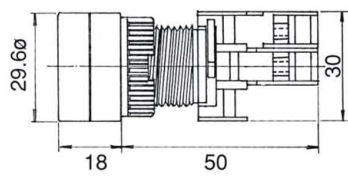

ILLUMINATED PUSH BUTTON SWITCHES, IP65

Type	Mounting hole	Voltage	No. of contact	Type of contact	Lens colour	Bulb type
LBF, LXB: GLBF, PFL, GPFL: Flat head LBS: Square head	22 : 22ø 30 : 30ø	1: 110V 2: 220V	1 2	O: N/O(a) C: N/C(b)	● R: Red ● G: Green ● Y: Yellow ● BL: Blue ○ W: White	L: Led F: Filament bulb N: Neon lamp
LBL, LXL: Long head LXG: Guard head LXLS: Long head square LXGS: Guard head square		3: 380V 4: 440V 5: 6V 6: 12V 7: 24V	3 4	O/C: N/O+N/C 1a+1b		
EBL, LXE EPFL: Mushroom head 40ø BLXE: Mushroom head 60ø LXES: Mushroom head square 40ø						

LXB22-1/O  
LXB22-1/C

LXB22-1O/C

LXG22-1/O

LBS22-1/O  
LBS22-1/C

LBS22-1O/C

LXLS22-1/O  
LXLS22-1/C

LXLS22-1O/C

LXL22-1/O  
LXL22-1/C

LXL22-1O/C

LXGS22-1/O  
LXGS22-1/C

LXGS22-1O/C

LXG22-1/O  
LXG22-1/C

LXE22-1/O  
LXE22-1/C

LXE22-1/O  
LXE22-1/C

LXE22-1O/C