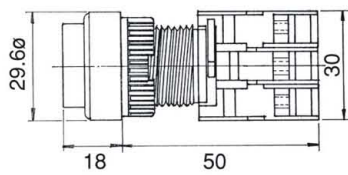

ILLUMINATED PUSH BUTTON SWITCHES, IP65

Type	Mounting hole	Voltage	No. of contact	Type of contact	Lens colour	Bulb type
LBF, LXB: GLBF, PFL, GPFL: Flat head LBS: Square head	22 : 22ø 30 : 30ø	1: 110V 2: 220V	1 2	O: N/O(a) C: N/C(b)	● R: Red ● G: Green ● Y: Yellow ● BL: Blue ○ W: White	L: Led F: Filament bulb N: Neon lamp
LBL, LXL: Long head LXG: Guard head LXLS: Long head square LXGS: Guard head square		3: 380V 4: 440V 5: 6V 6: 12V 7: 24V	3 4	O/C: N/O+N/C 1a+1b		
EBL, LXE EPFL: Mushroom head 40ø BLXE: Mushroom head 60ø LXES: Mushroom head square 40ø						

LXB22-1/O  
LXB22-1/C

LXB22-1O/C

LXG22-1/O

LBS22-1/O  
LBS22-1/C

LBS22-1O/C

LXLS22-1/O  
LXLS22-1/C

LXLS22-1O/C

LXL22-1/O  
LXL22-1/C

LXL22-1O/C

LXGS22-1/O  
LXGS22-1/C

LXGS22-1O/C

LXG22-1/O  
LXG22-1/C

LXE22-1/O  
LXE22-1/C

LXE22-1/O  
LXE22-1/C

LXE22-1O/C