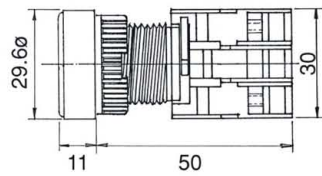

ILLUMINATED PUSH BUTTON SWITCHES, IP65

Type	Mounting hole	Voltage	No. of contact	Type of contact	Lens colour	Bulb type
LBF, LXB: GLBF, PFL, GPFL: Flat head LBS: Square head	22 : 22ø 30 : 30ø	1: 110V 2: 220V	1 2	O: N/O(a) C: N/C(b)	● R: Red ● G: Green ● Y: Yellow ● BL: Blue ○ W: White	L: Led F: Filament bulb N: Neon lamp
LBL, LXL: Long head LXG: Guard head LXLS: Long head square LXGS: Guard head square		3: 380V 4: 440V 5: 6V 6: 12V 7: 24V	3 4	O/C: N/O+N/C 1a+1b		
EBL, LXE EPFL: Mushroom head 40ø BLXE: Mushroom head 60ø LXES: Mushroom head square 40ø						

LXB22-1/O  
LXB22-1/C

LXB22-1O/C

LXG22-1/O

LBS22-1/O  
LBS22-1/C

LBS22-1O/C

LXLS22-1/O  
LXLS22-1/C

LXLS22-1O/C

LXL22-1/O  
LXL22-1/C