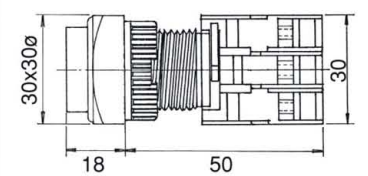

ILLUMINATED PUSH BUTTON SWITCHES, IP65

Type	Mounting hole	Voltage	No. of contact	Type of contact	Lens colour	Bulb type
LBF, LXB: GLBF, PFL, GPFL: Flat head LBS: Square head	22 : 22ø 30 : 30ø	1: 110V 2: 220V	1 2	O: N/O(a) C: N/C(b)	● R: Red ● G: Green ● Y: Yellow ● BL: Blue ○ W: White	L: Led F: Filament bulb N: Neon lamp
LBL, LXL: Long head LXG: Guard head LXLS: Long head square LXGS: Guard head square		3: 380V 4: 440V 5: 6V 6: 12V 7: 24V	3 4	O/C: N/O+N/C 1a+1b		
EBL, LXE EPFL: Mushroom head 40ø BLXE: Mushroom head 60ø LXES: Mushroom head square 40ø						

LXB22-1/O  
LXB22-1/C

LXB22-1O/C

LXG22-1/O

LBS22-1/O  
LBS22-1/C

LBS22-1O/C

LXLS22-1/O  
LXLS22-1/C

LXLS22-1O/C

LXL22-1/O  
LXL22-1/C

LXL22-1O/C

LXGS22-1/O  
LXGS22-1/C

LXGS22-1O/C

LXG22-1/O  
LXG22-1/C

LXE22-1/O  
LXE22-1/C

LXE22-1/O  
LXE22-1/C

LXE22-1O/C