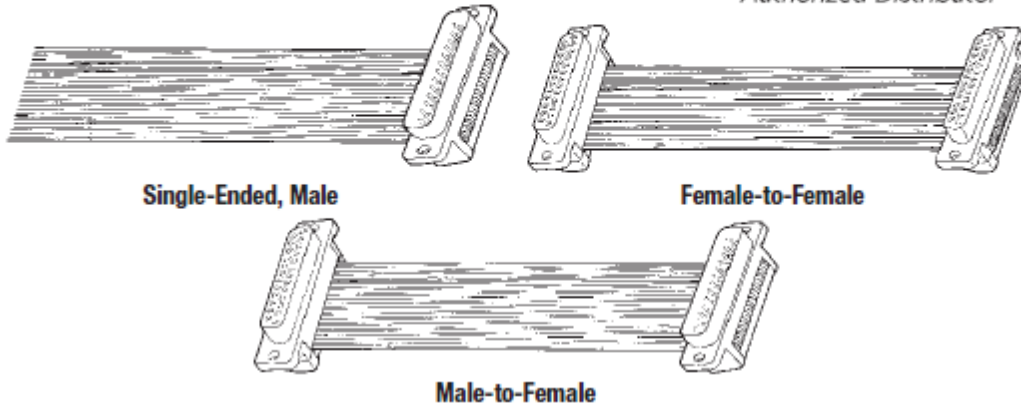

**AMP AMPLIMITE®
D-SUBMINIATURE
CONNECTOR CABLE
ASSEMBLIES**

Authorized Distributor

- Black Thermoplastic Housing and Cover, Rated UL94V-0
- Phosphor Bronze Contacts
- Available with D-subminiature plugs and receptacles (RS-232)
- Single-ended or double-ended configurations
- Flat ribbon cable has 28 AWG tinned copper, 7/36 stranded conductors on 0.050" (1.27) centers
- 6" length
- UL recognized
- CSA certified

Mfg. Part No.	No. of Positions
D-SUBMINIATURE PLUG, SINGLE-ENDED – MALE	
NE2125-06-ROHS	25
NE2137-06-ROHS	37
D-SUBMINIATURE RECEPTACLE, SINGLE-ENDED – FEMALE	
NE2215-06-ROHS	15
D-SUBMINIATURE PLUG-TO-PLUG – MALE-TO-MALE	
NE2315-06-ROHS	15
NE2337-06-ROHS	37
D-SUBMINIATURE RECEPTACLE-TO-RECEPTACLE – FEMALE-TO-FEMALE	
NE2425-06-ROHS	25
NE2437-06-ROHS	37
D-SUBMINIATURE PLUG-TO-RECEPTACLE – MALE-TO-FEMALE	
NE2509-06-ROHS	9
NE2515-06-ROHS	15
NE2537-06-ROHS	37