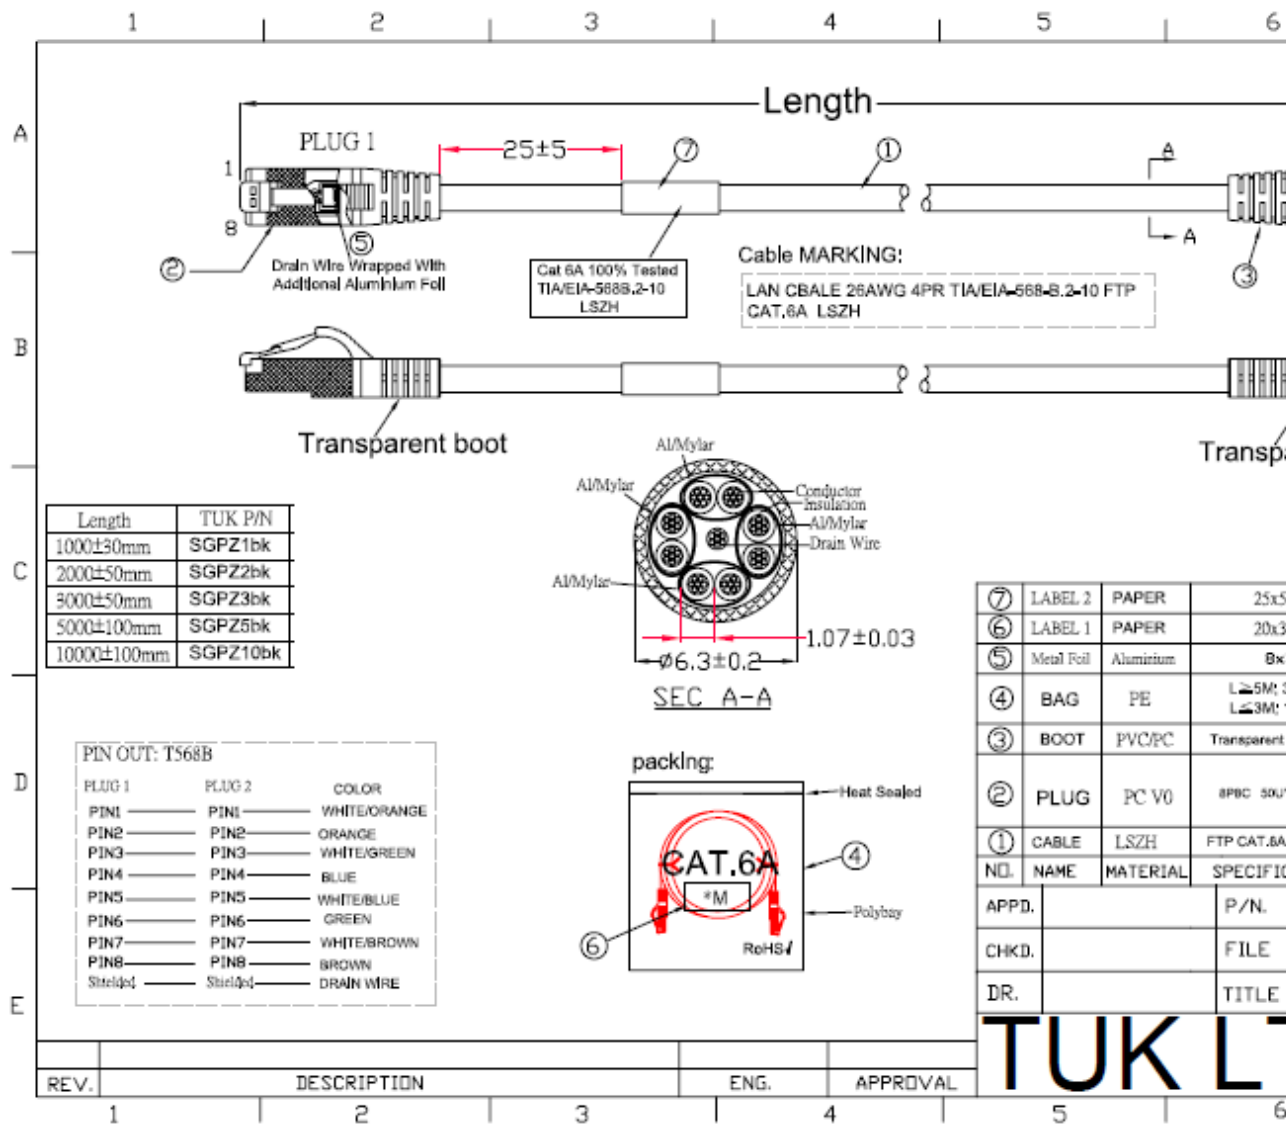

Category 6A low smoke zero halogen patch lead

Category 6A patch lead (SGPZ*)

TUK's Category 6A low smoke zero halogen patch leads are designed, manufactured and tested in accordance with the ISO and TIA standards for Cat6A. The use of an FTP cable effectively eliminates Alien Crosstalk from adjacent leads as well as protecting the lead from emissions from any other external sources. High gold plating on contacts ensures consistent high quality mating and the SR boot design offers comfort, in ease of use of the plug latch, and convenience, for use in high density installations.

Features

- Consists of 4 twisted pairs of 26AWG stranded copper wires individually mylar overfoiled.
- Terminated with high gold plated RJ45 shielded plugs with staggered contacts to optimize performance.
- Fitted with flush anti-snap strain relief boots making our leads suitable for use in high density switches.
- Each lead individually tested for compliance with EIA/TIA patch cord standard for class Ea augmented Category 6A.

Specifications

- Contacts: 50µ"/1.27µm gold plated
- Conductors: 26 AWG stranded copper in FTP structure using mylar (aluminium/polyester) foil
- Jacket: Low smoke zero halogen
- We offer the following lengths: 1m, 2m, 3m, 5m, 10m in black as standard, other colours and lengths available on request

Length	TUK P/N
1000±30mm	SGPZ1bk
2000±50mm	SGPZ2bk
3000±50mm	SGPZ3bk
5000±100mm	SGPZ5bk
10000±100mm	SGPZ10bk

PIN OUT: T568B		
PLUG 1	PLUG 2	COLOR
PIN1	PIN1	WHITE/ORANGE
PIN2	PIN2	ORANGE
PIN3	PIN3	WHITE/GREEN
PIN4	PIN4	BLUE
PIN5	PIN5	WHITE/BLUE
PIN6	PIN6	GREEN
PIN7	PIN7	WHITE/BROWN
PIN8	PIN8	BROWN
Shielded	Shielded	DRAIN WIRE