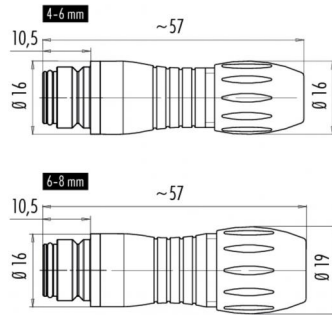

Product **Contacts: 12, female cable connector, cable outlet 6 - 8 mm, green**
 Area **Snap-in IP67 Series 720**
 Article number **99 9134 72 12**

Illustration

Scale drawing

Contact Arrangement

	X	Y
1	0,00	-3,70
2	-2,62	-2,62
3	-3,70	0,00
4	-2,62	2,62
5	0,00	3,70
6	2,62	2,62
7	3,70	0,00
8	2,62	-2,62
9	1,79	-0,74
10	-0,74	-1,79
11	-1,79	0,74
12	0,74	1,79

You can find the item description on the next page.

Technical data

Common values

Connector Design	Cable socket
Connector locking system	snap
Termination	solder
Wire gauge (mm)	0,25 mm ²
Wire gauge (AWG)	24
Cable outlet	6 - 8 mm
Upper temperature	85 °C
Lower temperature	-40 °C

Material

Material of contact	CuSn (Bronze)
Contact plating	Au (gold)
Material of contact body	PA (UL 94 V-0)

Product **Contacts: 12, female cable connector, cable outlet 6 - 8 mm, green**

Area **Snap-in IP67 Series 720**
Article number **99 9134 72 12**