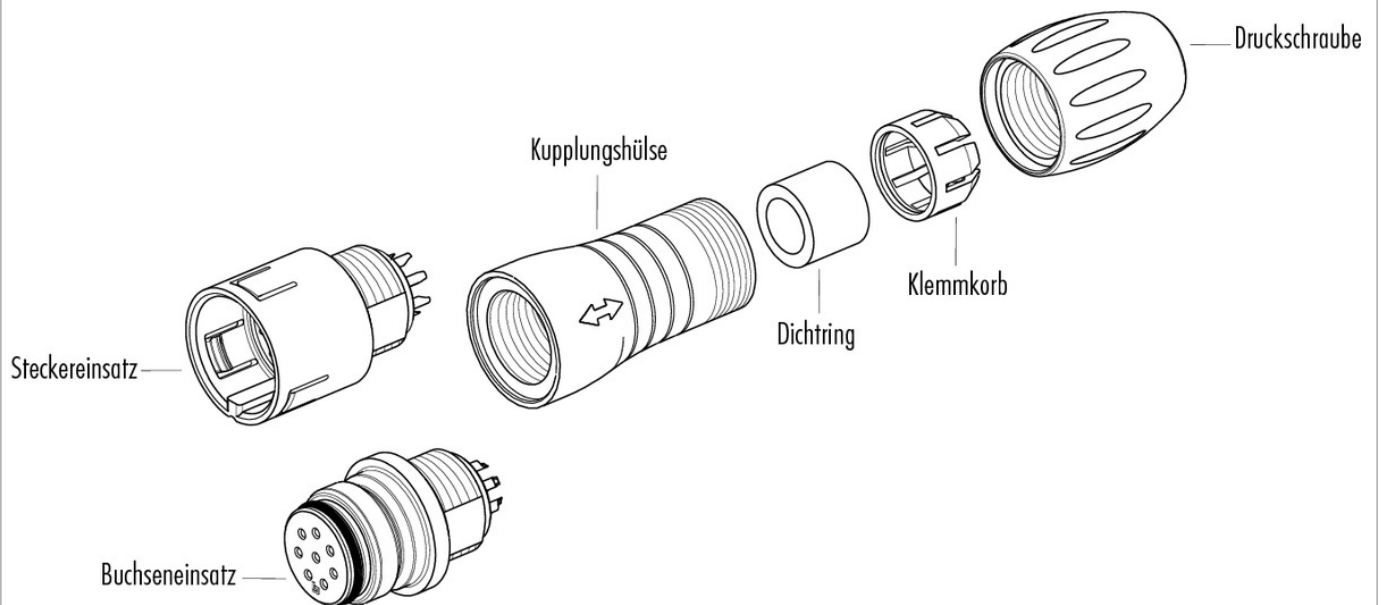

Product **Contacts: 12, female cable connector, cable outlet 6 - 8 mm, green**
Area **Snap-in IP67 Series 720**
Article number **99 9134 72 12**

Illustration

Scale drawing

Contact Arrangement

	X	Y
1	0,00	-3,70
2	-2,62	-2,62
3	-3,70	0,00
4	-2,62	2,62
5	0,00	3,70
6	2,62	2,62
7	3,70	0,00
8	2,62	-2,62
9	1,79	-0,74
10	-0,74	-1,79
11	-1,79	0,74
12	0,74	1,79

You can find the item description on the next page.

Technical data

Common values

Connector Design	Cable socket
Connector locking system	snap
Termination	solder
Wire gauge (mm)	0,25 mm²
Wire gauge (AWG)	24
Cable outlet	6 - 8 mm
Upper temperature	85 °C
Lower temperature	-40 °C

Electrical values

Rated voltage	60
Rated impulse voltage	800 V
Pollution degree	2
Overvoltage category	II
Material group	II
Rated current (40°C)	2 A
Volume resistivity	≤ 3 mΩ
EMV compliance	not shielded
Degree of protection	IP67

Material

Material of contact	CuSn (Bronze)
Contact plating	Au (gold)
Material of contact body	PA (UL 94 V-0)

Product **Contacts: 12, female cable connector, cable outlet 6 - 8 mm, green**

Area **Snap-in IP67 Series 720**
Article number **99 9134 72 12**

Item description