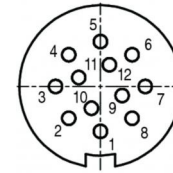

Product **Contacts: 12, female cable connector, cable outlet 6 - 8 mm, green**
 Area **Snap-in IP67 Series 720**
 Article number **99 9134 72 12**

Illustration

Scale drawing

Contact Arrangement

	X	Y
1	0,00	-3,70
2	-2,62	-2,62
3	-3,70	0,00
4	-2,62	2,62
5	0,00	3,70
6	2,62	2,62
7	3,70	0,00
8	2,62	-2,62
9	1,79	-0,74
10	-0,74	-1,79
11	-1,79	0,74
12	0,74	1,79

You can find the item description on the next page.

Technical data

Common values

Connector Design	Cable socket
Connector locking system	snap
Termination	solder
Wire gauge (mm)	0,25 mm ²
Wire gauge (AWG)	24
Cable outlet	6 - 8 mm
Upper temperature	85 °C
Lower temperature	-40 °C

Material

Material of contact	CuSn (Bronze)
Contact plating	Au (gold)
Material of contact body	PA (UL 94 V-0)

Product **Contacts: 12, female cable connector, cable outlet 6 - 8 mm, green**

Area **Snap-in IP67 Series 720**
Article number **99 9134 72 12**