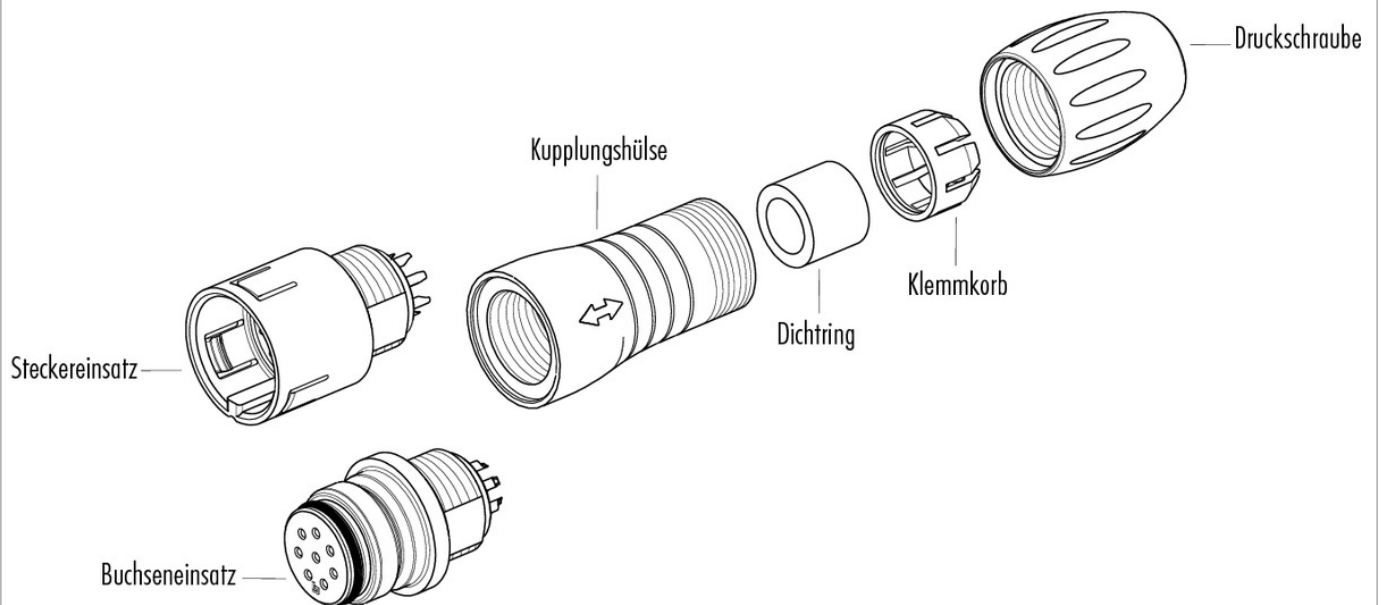

Product **Contacts: 12, female cable connector, cable outlet 6 - 8 mm, blue**
Area **Snap-in IP67 Series 720**
Article number **99 9134 62 12**

Illustration

Scale drawing

Contact Arrangement

	X	Y
1	0,00	-3,70
2	-2,62	-2,62
3	-3,70	0,00
4	-2,62	2,62
5	0,00	3,70
6	2,62	2,62
7	3,70	0,00
8	2,62	-2,62
9	1,79	-0,74
10	-0,74	-1,79
11	-1,79	0,74
12	0,74	1,79

You can find the item description on the next page.

Technical data

Common values

Connector Design	Cable socket
Connector locking system	snap
Termination	solder
Wire gauge (mm)	0,25 mm²
Wire gauge (AWG)	24
Cable outlet	6 - 8 mm
Upper temperature	85 °C
Lower temperature	-40 °C

Electrical values

Rated voltage	60
Rated impulse voltage	800 V
Pollution degree	2
Overvoltage category	II
Material group	II
Rated current (40°C)	2 A
Volume resistivity	≤ 3 mΩ
EMV compliance	not shielded
Degree of protection	IP67

Material

Material of contact	CuSn (Bronze)
Contact plating	Au (gold)
Material of contact body	PA (UL 94 V-0)

Product **Contacts: 12, female cable connector, cable outlet 6 - 8 mm, blue**

Area **Snap-in IP67 Series 720**
Article number **99 9134 62 12**

Item description