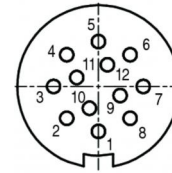

Product **Contacts: 12, female cable connector, cable outlet 6 - 8 mm, blue**
 Area **Snap-in IP67 Series 720**
 Article number **99 9134 62 12**

Illustration

Scale drawing

Contact Arrangement

	X	Y
1	0,00	-3,70
2	-2,62	-2,62
3	-3,70	0,00
4	-2,62	2,62
5	0,00	3,70
6	2,62	2,62
7	3,70	0,00
8	2,62	-2,62
9	1,79	-0,74
10	-0,74	-1,79
11	-1,79	0,74
12	0,74	1,79

You can find the item description on the next page.

Technical data

Common values

Connector Design	Cable socket
Connector locking system	snap
Termination	solder
Wire gauge (mm)	0,25 mm ²
Wire gauge (AWG)	24
Cable outlet	6 - 8 mm
Upper temperature	85 °C
Lower temperature	-40 °C

Material

Material of contact	CuSn (Bronze)
Contact plating	Au (gold)
Material of contact body	PA (UL 94 V-0)

Product **Contacts: 12, female cable connector, cable outlet 6 - 8 mm, blue**

Area **Snap-in IP67 Series 720**
Article number **99 9134 62 12**