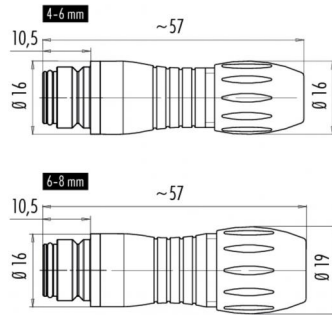

Product **Contacts: 12, female cable connector, cable outlet 6 - 8 mm, blue**
 Area **Snap-in IP67 Series 720**
 Article number **99 9134 62 12**

Illustration

Scale drawing

Contact Arrangement

	X	Y
1	0,00	-3,70
2	-2,62	-2,62
3	-3,70	0,00
4	-2,62	2,62
5	0,00	3,70
6	2,62	2,62
7	3,70	0,00
8	2,62	-2,62
9	1,79	-0,74
10	-0,74	-1,79
11	-1,79	0,74
12	0,74	1,79

You can find the item description on the next page.

Technical data

Common values

Connector Design	Cable socket
Connector locking system	snap
Termination	solder
Wire gauge (mm)	0,25 mm ²
Wire gauge (AWG)	24
Cable outlet	6 - 8 mm
Upper temperature	85 °C
Lower temperature	-40 °C

Material

Material of contact	CuSn (Bronze)
Contact plating	Au (gold)
Material of contact body	PA (UL 94 V-0)

Product **Contacts: 12, female cable connector, cable outlet 6 - 8 mm, blue**

Area **Snap-in IP67 Series 720**
Article number **99 9134 62 12**