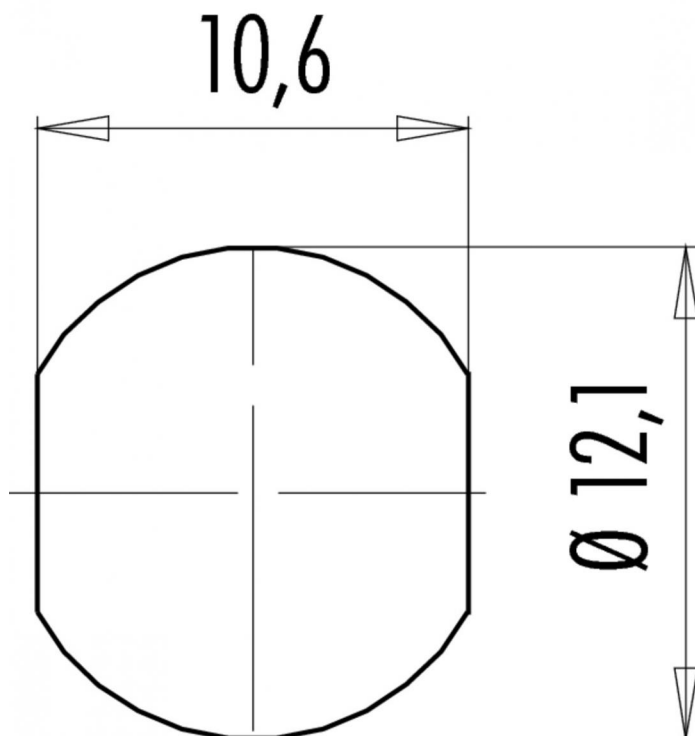

Product Area Female socket, black
Snap-in connectors IP 67

serie 720

Pole 8
Article number 99 9128 00 08

Date: 2013-11-06 - Page 2 of 2

Item description

Installation instructions / Mounting cutout

X-ON Electronics