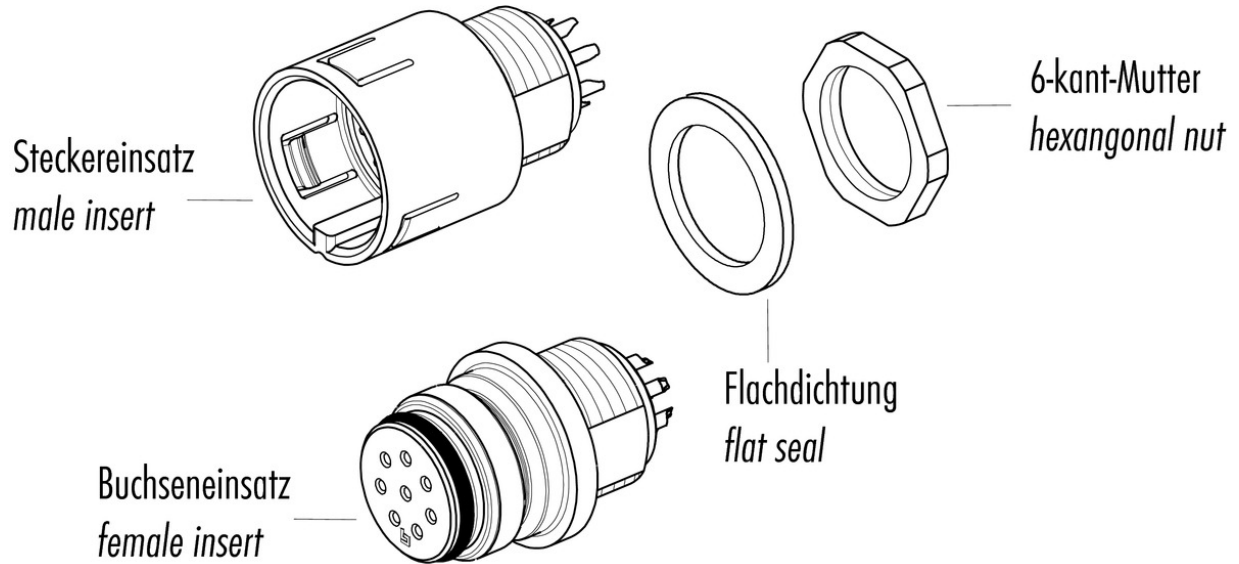

Product Area Female socket, black
Snap-in connectors IP 67

serie 720

Pole 8
Article number 99 9128 00 08

Date: 2013-11-06 - Page 2 of 2

Item description

Installation instructions / Mounting cutout

X-ON Electronics