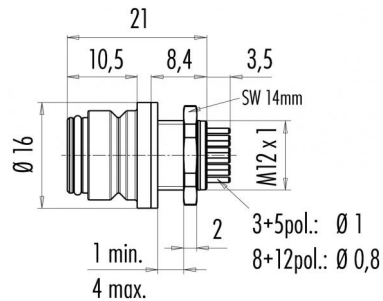

Product Area	Female socket, black Snap-in connectors IP 67	serie 720	Pole	8
			Article number	99 9128 00 08

illustration

scale drawing

Contact Arrangement

	X	Y
1	1,35	-2,79
2	-1,35	-2,79
3	-3,02	-0,69
4	-2,43	1,93
5	0,00	3,10
6	2,43	1,93
7	3,02	-0,69
8	0,00	0,00

You can find the item description and assembly instruction on the next page.

Technical data

Common values

Connector Design	Female socket
Connector locking system	Snap-in locking
Termination	solder
Wire gauge (mm)	0,25 mm ²
Wire gauge (AWG)	24
Cable outlet	-
Upper temperature	+85 °C
Lower temperature	-25 °C

Material

Material of contact	CuSn (bronze)
Contact plating	Au (gold)
Material of contact body	PA (UL 94 V-0)
Material of housing	PA (UL 94 V-0)

Cable data

Contacts 8, female socket, black

Electrical values

Product Area Female socket, black
Snap-in connectors IP 67

serie 720

Pole 8
Article number 99 9128 00 08

Date: 2013-11-06 - Page 2 of 2

Item description

Installation instructions / Mounting cutout

X-ON Electronics