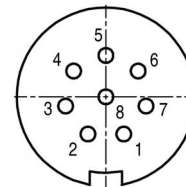

Product Area	Female socket, black Snap-in connectors IP 67	serie 720	Pole	8
			Article number	99 9128 00 08

illustration

scale drawing

Contact Arrangement

	X	Y
1	1,35	-2,79
2	-1,35	-2,79
3	-3,02	-0,69
4	-2,43	1,93
5	0,00	3,10
6	2,43	1,93
7	3,02	-0,69
8	0,00	0,00

You can find the item description and assembly instruction on the next page.

Technical data

Common values

Connector Design	Female socket
Connector locking system	Snap-in locking
Termination	solder
Wire gauge (mm)	0,25 mm ²
Wire gauge (AWG)	24
Cable outlet	-
Upper temperature	+85 °C
Lower temperature	-25 °C