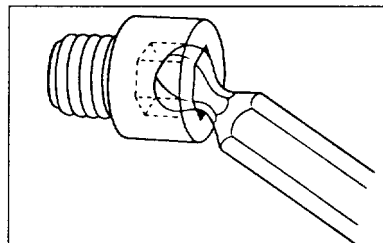

## Screwdrivers - Allen hex socket type - Metric sizes

441-752

Cat No.	UPC No	Packed	$\frac{x}{y}$ mm	Approximate working length		Shelf Pack
				Inch	mm	
99-71MM	037103483232	Boxed	1.27	--	102	6
99-72MM	037103483249	Boxed	1.5	--	102	6
99-73MM	037103483256	Boxed	2.0	--	102	6
99-74MM	037103483263	Boxed	2.5	--	102	6
99-75MM	037103483270	Boxed	3.0	--	102	6
99-76MM	037103483287	Boxed	4.0	--	102	6
99-77MM	037103483294	Boxed	5.0	--	102	6

## Screwdrivers - ballpoint Allen hex socket type - Inch sizes

Cat No	UPC No.	Packed	$\frac{x}{y}$ Inch	Approximate working length		Shelf Pack
				Inch	mm	
99-20BP	037103482976	Boxed	050	4	102	6
99-21BP	037103482990	Boxed	1/16	4	102	6
99-22BP	037103483010	Boxed	5/64	4	102	6
99-23BP	037103483034	Boxed	3/32	4	102	6
99-764BP	037103483430	Boxed	7/64	4	102	6
99-24BP	037103483058	Boxed	1/8	4	102	6
99-964BP	037103483553	Boxed	9/64	4	102	6
99-25BP	037103483072	Boxed	5/32	4	102	6
99-26BP	037103483096	Boxed	3/16	4	102	6

## Screwdrivers - ballpoint Allen hex socket type Metric sizes

Cat No	UPC No	Packed	$\frac{x}{y}$ mm	Approximate working length		Shelf Pack
				Inch	mm	
99-71MMBP	037103483300	Boxed	1.27	--	102	6
99-72MMBP	037103483317	Boxed	1.5	--	102	6
99-73MMBP	037103483324	Boxed	2.0	--	102	6
99-74MMBP	037103483331	Boxed	2.5	--	102	6
99-75MMBP	037103483348	Boxed	3.0	--	102	6
99-76MMBP	037103483355	Boxed	4.0	--	102	6
99-77MMBP	037103483362	Boxed	5.0	--	102	6