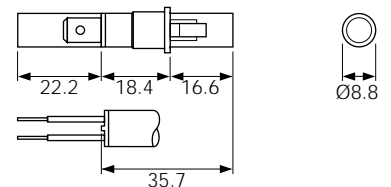

TERM	TYPE	PANEL & °C
L K 2.8 H 4.8 C 6.3	(C) 0276 AA  S D N PH KEWA S RU SF	Ø 9.5 0.8-2.8 page 66
L K 2.8 H 4.8 C 6.3	(C) 0275 00  S D N PH KEWA S RU SF	Ø 10.0 12.0 max page 66
L K 2.8 H 4.8 C 6.3	(C) 0275 00 Chrome bezel  S D N PH KEWA S RU SF	Ø 10.0 11.5 max page 66
L K 2.8 H 4.8 C 6.3	(C) 0276 00  S D N PH KEWA S RU SF	Ø 10.0 2.8 max page 66
L K 2.8 H 4.8 C 6.3	(C) 0277 00 Chrome bezel  S D N PH KEWA S RU SF	Ø 10.0 12.0 max page 66
L K 2.8 H 4.8 C 6.3	(C) 0273 LL  S D N PH KEWA S RU SF	Ø 10.0 0.6-2.0 page 66

DIMENSIONS (mm)

For sub-panel mounting, behind a fascia

X-ON Electronics

Largest Supplier of Electrical and Electronic Components

Click to view similar products for [Lamps category](#):

Click to view products by [Arcoelectric manufacturer](#):