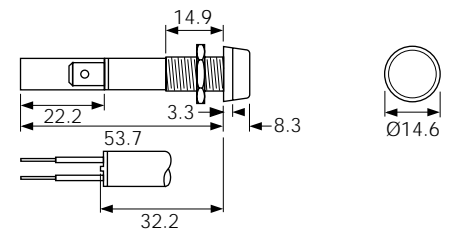

TERM	TYPE	PANEL & °C
L K 2.8 H 4.8 C 6.3	(C) 0276 AA  S D N PH KEWA S RU SF	Ø 9.5 0.8-2.8 page 66
L K 2.8 H 4.8 C 6.3	(C) 0275 00  S D N PH KEWA S RU SF	Ø 10.0 12.0 max page 66
L K 2.8 H 4.8 C 6.3	(C) 0275 00 Chrome bezel  S D N PH KEWA S RU SF	Ø 10.0 11.5 max page 66
L K 2.8 H 4.8 C 6.3	(C) 0276 00  S D N PH KEWA S RU SF	Ø 10.0 2.8 max page 66
L K 2.8 H 4.8 C 6.3	(C) 0277 00 Chrome bezel  S D N PH KEWA S RU SF	Ø 10.0 12.0 max page 66
L K 2.8 H 4.8 C 6.3	(C) 0273 LL  S D N PH KEWA S RU SF	Ø 10.0 0.6-2.0 page 66

DIMENSIONS (mm)

For sub-panel mounting, behind a fascia

X-ON Electronics

Largest Supplier of Electrical and Electronic Components

Click to view similar products for [Lamps category](#):

Click to view products by [Arcoelectric manufacturer](#):