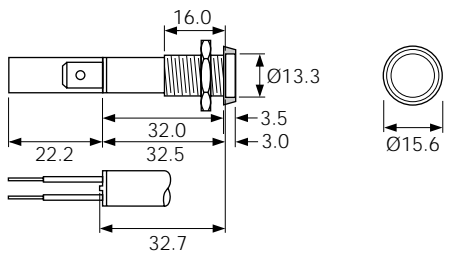

TERM	TYPE	PANEL & °C
L K 2.8 H 4.8 C 6.3	(C) 0276 AA  S D N PH KEWA S RU SF	Ø 9.5 0.8-2.8 page 66
L K 2.8 H 4.8 C 6.3	(C) 0275 00  S D N PH KEWA S RU SF	Ø 10.0 12.0 max page 66
L K 2.8 H 4.8 C 6.3	(C) 0275 00 Chrome bezel  S D N PH KEWA S RU SF	Ø 10.0 11.5 max page 66
L K 2.8 H 4.8 C 6.3	(C) 0276 00  S D N PH KEWA S RU SF	Ø 10.0 2.8 max page 66
L K 2.8 H 4.8 C 6.3	(C) 0277 00 Chrome bezel  S D N PH KEWA S RU SF	Ø 10.0 12.0 max page 66
L K 2.8 H 4.8 C 6.3	(C) 0273 LL  S D N PH KEWA S RU SF	Ø 10.0 0.6-2.0 page 66

DIMENSIONS (mm)

For sub-panel mounting, behind a fascia

X-ON Electronics

Largest Supplier of Electrical and Electronic Components

Click to view similar products for [Lamps category](#):

Click to view products by [Arcoelectric manufacturer](#):