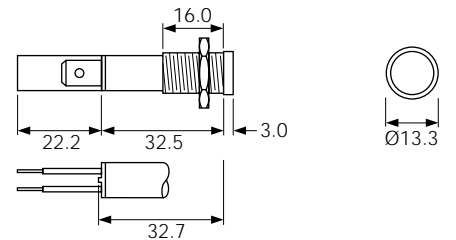

TERM	TYPE	PANEL & °C
L K 2.8 H 4.8 C 6.3	(C) 0276 AA  S D N PH KEWA S RU SF	Ø 9.5 0.8-2.8 page 66
L K 2.8 H 4.8 C 6.3	(C) 0275 00  S D N PH KEWA S RU SF	Ø 10.0 12.0 max page 66
L K 2.8 H 4.8 C 6.3	(C) 0275 00 Chrome bezel  S D N PH KEWA S RU SF	Ø 10.0 11.5 max page 66
L K 2.8 H 4.8 C 6.3	(C) 0276 00  S D N PH KEWA S RU SF	Ø 10.0 2.8 max page 66
L K 2.8 H 4.8 C 6.3	(C) 0277 00 Chrome bezel  S D N PH KEWA S RU SF	Ø 10.0 12.0 max page 66
L K 2.8 H 4.8 C 6.3	(C) 0273 LL  S D N PH KEWA S RU SF	Ø 10.0 0.6-2.0 page 66

DIMENSIONS (mm)

For sub-panel mounting, behind a fascia

X-ON Electronics

Largest Supplier of Electrical and Electronic Components

Click to view similar products for [Lamps category](#):

Click to view products by [Arcoelectric manufacturer](#):