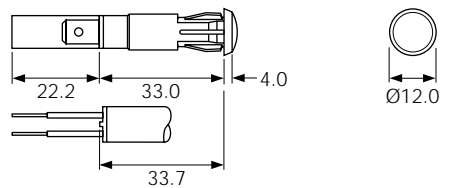

TERM	TYPE	PANEL & °C
L K 2.8 H 4.8 C 6.3	(C) 0276 AA  S D N PH KEWA S RU SF	Ø 9.5 0.8-2.8 page 66
L K 2.8 H 4.8 C 6.3	(C) 0275 00  S D N PH KEWA S RU SF	Ø 10.0 12.0 max page 66
L K 2.8 H 4.8 C 6.3	(C) 0275 00 Chrome bezel  S D N PH KEWA S RU SF	Ø 10.0 11.5 max page 66
L K 2.8 H 4.8 C 6.3	(C) 0276 00  S D N PH KEWA S RU SF	Ø 10.0 2.8 max page 66
L K 2.8 H 4.8 C 6.3	(C) 0277 00 Chrome bezel  S D N PH KEWA S RU SF	Ø 10.0 12.0 max page 66
L K 2.8 H 4.8 C 6.3	(C) 0273 LL  S D N PH KEWA S RU SF	Ø 10.0 0.6-2.0 page 66

DIMENSIONS (mm)

For sub-panel mounting, behind a fascia

X-ON Electronics

Largest Supplier of Electrical and Electronic Components

Click to view similar products for [Lamps category](#):

Click to view products by [Arcoelectric manufacturer](#):