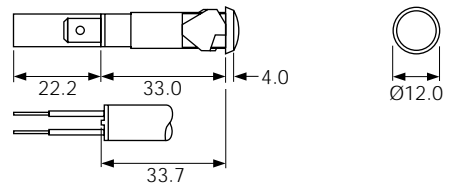

TERM	TYPE	PANEL & °C
L K 2.8 H 4.8 C 6.3	(C) 0276 AA  S D N PH KEWA S RU SF	Ø 9.5 0.8-2.8 page 66
L K 2.8 H 4.8 C 6.3	(C) 0275 00  S D N PH KEWA S RU SF	Ø 10.0 12.0 max page 66
L K 2.8 H 4.8 C 6.3	(C) 0275 00 Chrome bezel  S D N PH KEWA S RU SF	Ø 10.0 11.5 max page 66
L K 2.8 H 4.8 C 6.3	(C) 0276 00  S D N PH KEWA S RU SF	Ø 10.0 2.8 max page 66
L K 2.8 H 4.8 C 6.3	(C) 0277 00 Chrome bezel  S D N PH KEWA S RU SF	Ø 10.0 12.0 max page 66
L K 2.8 H 4.8 C 6.3	(C) 0273 LL  S D N PH KEWA S RU SF	Ø 10.0 0.6-2.0 page 66

DIMENSIONS (mm)

For sub-panel mounting, behind a fascia

X-ON Electronics

Largest Supplier of Electrical and Electronic Components

Click to view similar products for [Lamps category](#):

Click to view products by [Arcoelectric manufacturer](#):