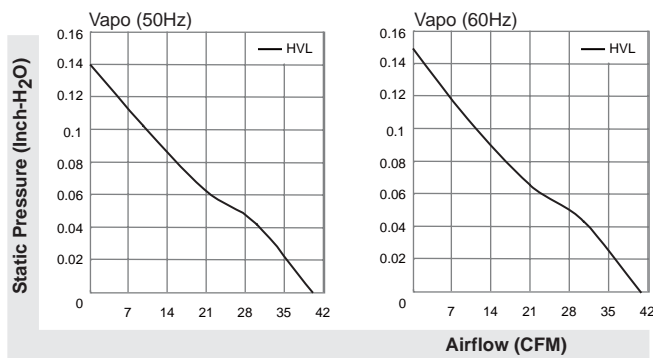

80x80x25 mm

SUNON

MagLev Motor AC Fan

40-41 CFM

Model	P/N	Bearing	Rating Voltage (VAC)	Freq. (Hz)	Power Current (AMP)	Power Consumption (WATTS)	Speed (RPM)	Air Flow (CFM)	Static Pressure (Inch-H₂O)	Noise (dBA)	Weight (g)
MA1082-HVL	GN	● Vapo ○ BALL ◎ Sleeve	115	50/60	0.112/0.116	3.6/3.6	3200/3300	40/41	0.14/0.15	32/33	102.2
MA2082-HVL	GN	●	220-240	50/60	0.102/0.101	4.6/4.6	3200/3300	40/41	0.14/0.15	32/33	102.2

Frame : PBT Plastic

UNITS:mm

*All model could be customized on voltage or any other requirements to fit your need.

*Specifications subject to change without notice. Please Visit SUNON web site at <http://www.sunon.com> for update information.