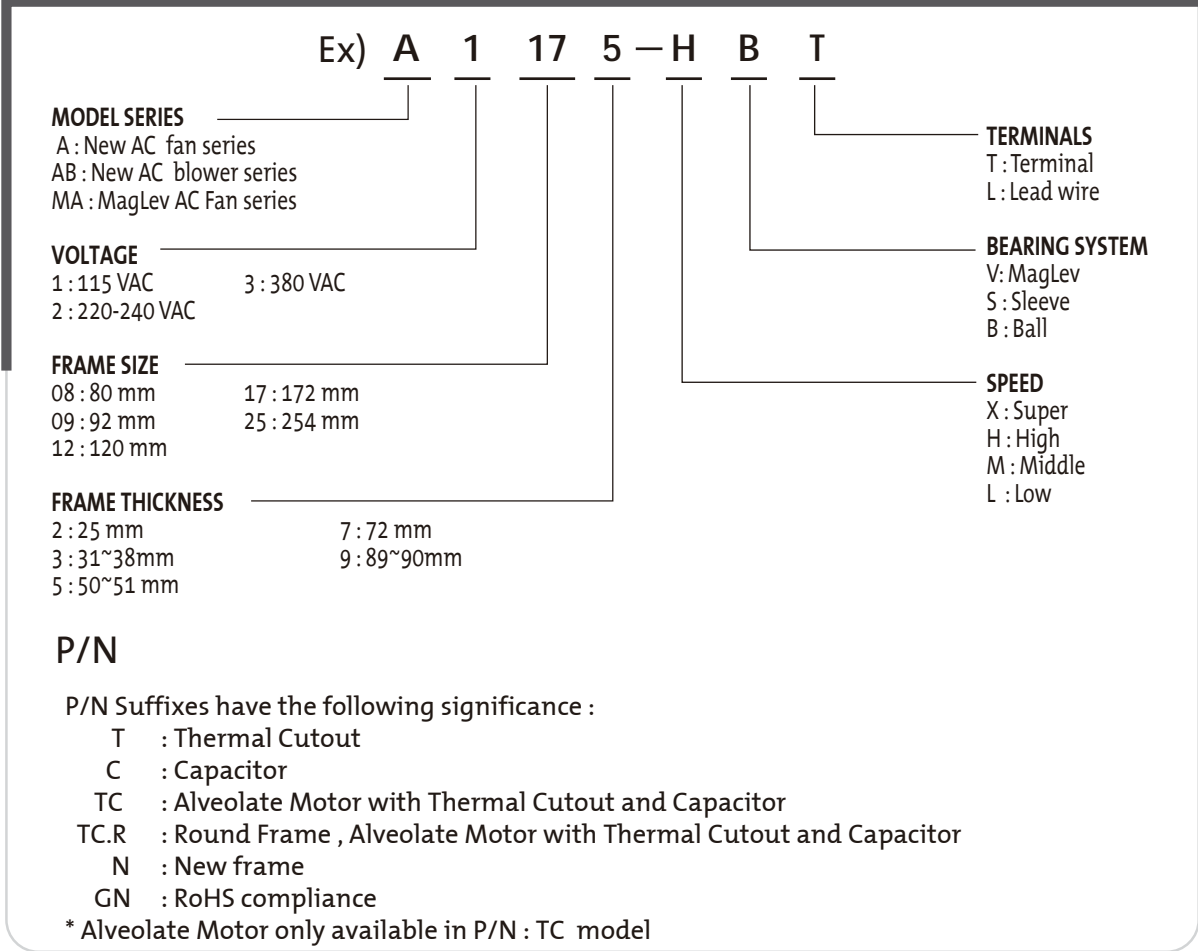

New Type AC Fan