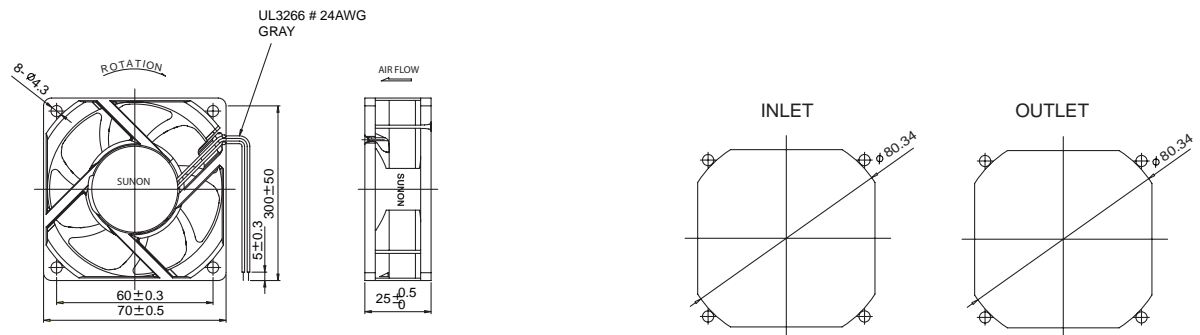

70X70X25 mm

SUNON

MagLev Motor AC Fan

28-29 CFM

Model	P/N	Bearing	Rating Voltage (VAC)	Freq. (Hz)	Power Current (AMP)	Power Consumption (WATTS)	Speed (RPM)	Air Flow (CFM)	Static Pressure (Inch-H ₂ O)	Noise (dBA)	Weight (g)
MA1072-HVL	GN	● Vapo ○ BALL ◎ Sleeve	115	50/60	0.208/0.197	3.7/3.7	3800/3900	28/29	0.17/0.18	30/31	90
MA2072-HVL	GN	●	220-240	50/60	0.207/0.220	4.3/4.4	3800/3900	28/29	0.17/0.18	30/31	90

Frame : PBT Plastic

UNITS:mm

*All model could be customized on voltage or any other requirements to fit your need.

*Specifications subject to change without notice. Please Visit SUNON web site at <http://www.sunon.com> for update information.