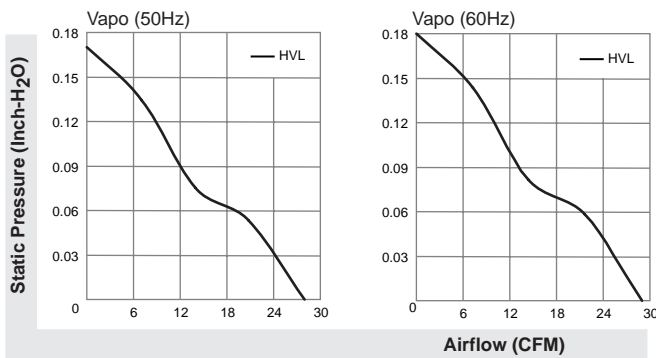

70X70X25 mm

SUNON

MagLev Motor AC Fan

28-29 CFM

Model	P/N	Bearing	Rating Voltage (VAC)	Freq. (Hz)	Power Current (AMP)	Power Consumption (WATTS)	Speed (RPM)	Air Flow (CFM)	Static Pressure (Inch-H₂O)	Noise (dBA)	Weight (g)
MA1072-HVL	GN	● Vapo ○ BALL ◎ Sleeve	115	50/60	0.208/0.197	3.7/3.7	3800/3900	28/29	0.17/0.18	30/31	90
MA2072-HVL	GN	●	220-240	50/60	0.207/0.220	4.3/4.4	3800/3900	28/29	0.17/0.18	30/31	90

Frame : PBT Plastic

UNITS:mm

*All model could be customized on voltage or any other requirements to fit your need.

*Specifications subject to change without notice. Please Visit SUNON web site at <http://www.sunon.com> for update information.