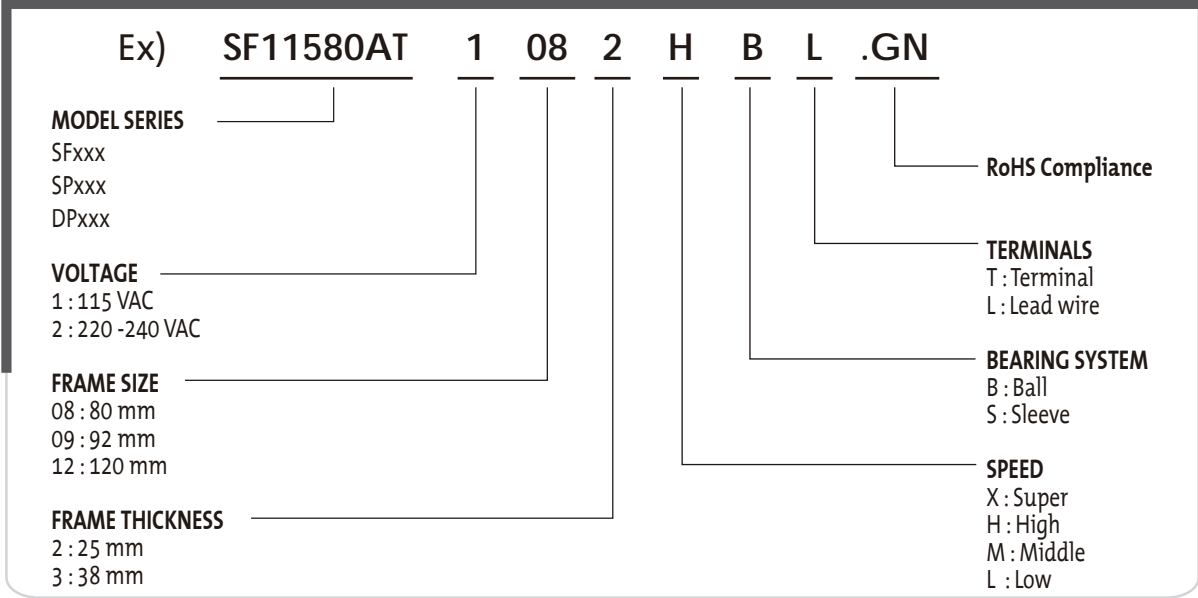

Model Numbering System

General AC Fan