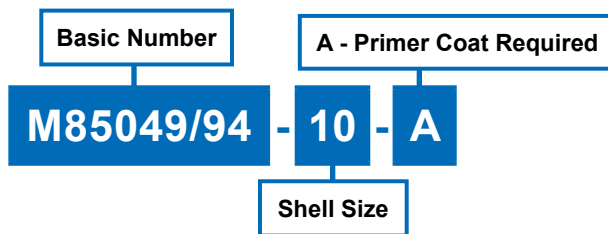

MS85049/94 Full Perimeter Nut Plate for Flange Mount Receptacle Connector

TABLE I									
Shell Size	Thread UNJC-3B	A ± .015 (0.38)		B Max.		C ± .015 (.4)		D	
8	4-40	.594	(15.1)	.900	(22.9)	.570	(14.5)	.106	(.166)
10	4-40	.719	(18.3)	1.034	(26.3)	.720	(18.3)	.106	(.166)
12	4-40	.812	(20.6)	1.119	(28.4)	.835	(21.21)	.106	(.166)
14	4-40	.906	(23.0)	1.213	(30.8)	.950	(24.13)	.106	(.166)
16	4-40	.969	(24.6)	1.295	(32.9)	1.085	(27.56)	.106	(.166)
18	4-40	1.062	(27.0)	1.421	(36.1)	1.210	(30.73)	.106	(.166)
20	4-40	1.156	(29.4)	1.550	(39.4)	1.335	(33.91)	.106	(.166)
22	4-40	1.250	(31.8)	1.680	(42.7)	1.470	(37.34)	.106	(.166)
24	6-32	1.375	(34.9)	1.800	(45.7)	1.585	(40.26)	.123	(.183)
25	6-32	1.500	(38.1)	1.910	(48.5)	1.658	(42.11)	.123	(.183)