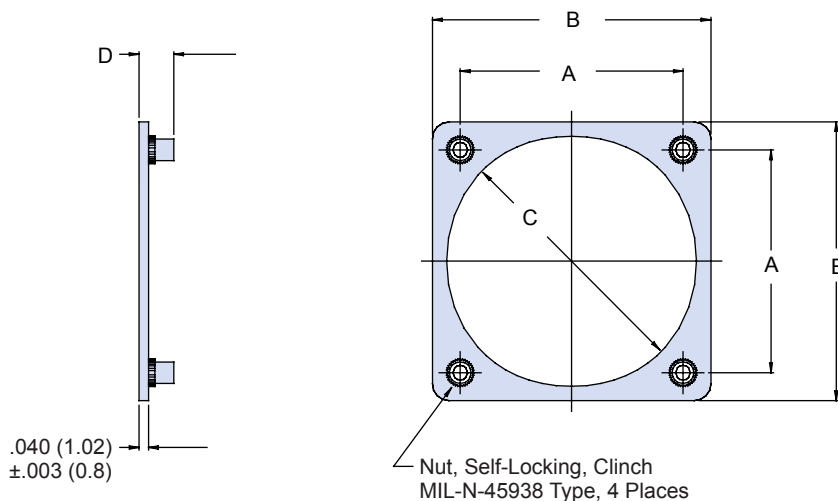

MS85049/94 Full Perimeter Nut Plate for Flange Mount Receptacle Connector

TABLE I									
Shell Size	Thread UNJC-3B	A ± .015 (0.38)		B Max.		C ± .015 (.4)		D	
8	4-40	.594	(15.1)	.900	(22.9)	.570	(14.5)	.106	(.166)
10	4-40	.719	(18.3)	1.034	(26.3)	.720	(18.3)	.106	(.166)
12	4-40	.812	(20.6)	1.119	(28.4)	.835	(21.21)	.106	(.166)
14	4-40	.906	(23.0)	1.213	(30.8)	.950	(24.13)	.106	(.166)
16	4-40	.969	(24.6)	1.295	(32.9)	1.085	(27.56)	.106	(.166)
18	4-40	1.062	(27.0)	1.421	(36.1)	1.210	(30.73)	.106	(.166)
20	4-40	1.156	(29.4)	1.550	(39.4)	1.335	(33.91)	.106	(.166)
22	4-40	1.250	(31.8)	1.680	(42.7)	1.470	(37.34)	.106	(.166)
24	6-32	1.375	(34.9)	1.800	(45.7)	1.585	(40.26)	.123	(.183)
25	6-32	1.500	(38.1)	1.910	(48.5)	1.658	(42.11)	.123	(.183)