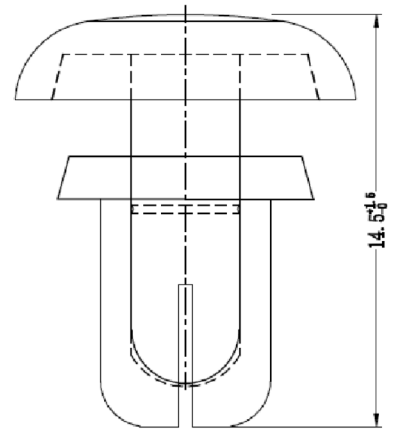

6mm × 8mm Nylon 6 Snap Rivet

**RoHS
Compliant**

Specifications:

Type : Snap Rivet TRSR
 Material : Nylon 6/6 V2 / TMS 052
 Colour : Black / White

Dimensions : Millimetres

Part Number Table

Description	Part Number
Rivet, Nylon 6, 6mm, 8mm, Black, PK100	DTRSR6080B
Rivet, Nylon 6, 6mm, 8mm, White, PK100	DTRSR6080W