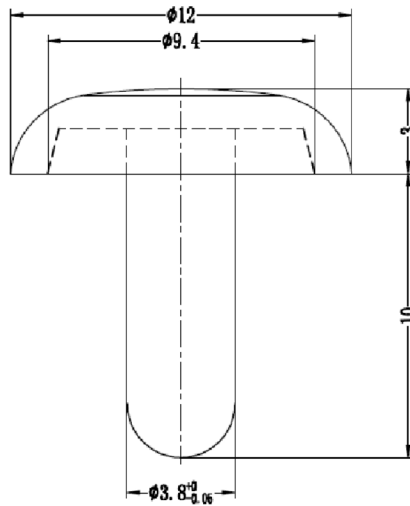

6mm × 8mm Nylon 6 Snap Rivet

**RoHS
Compliant**

Specifications:

Type : Snap Rivet TRSR
 Material : Nylon 6/6 V2 / TMS 052
 Colour : Black / White

Dimensions : Millimetres

Part Number Table

Description	Part Number
Rivet, Nylon 6, 6mm, 8mm, Black, PK100	DTRSR6080B
Rivet, Nylon 6, 6mm, 8mm, White, PK100	DTRSR6080W