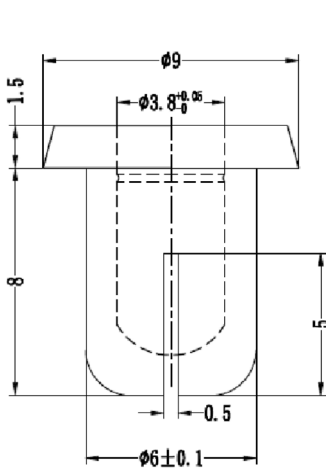

6mm × 8mm Nylon 6 Snap Rivet

**RoHS
Compliant**

Specifications:

Type : Snap Rivet TRSR
 Material : Nylon 6/6 V2 / TMS 052
 Colour : Black / White

Dimensions : Millimetres

Part Number Table

Description	Part Number
Rivet, Nylon 6, 6mm, 8mm, Black, PK100	DTRSR6080B
Rivet, Nylon 6, 6mm, 8mm, White, PK100	DTRSR6080W