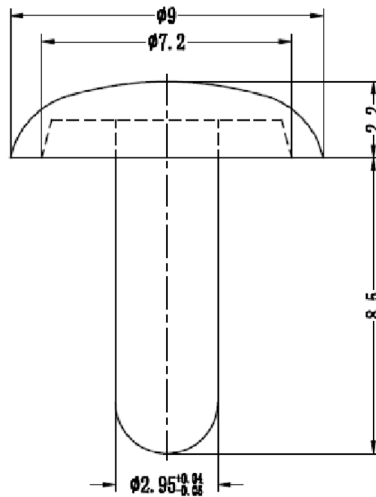

5mm × 6.5mm Nylon 6 Snap Rivet

RoHS
Compliant

Specifications:

Type : Snap Rivet TRSR
Material : Nylon 6/6 V2 / TMS 052
Colour : Black

Dimensions : Millimetres

Part Number Table

Description	Part Number
Rivet, Nylon 6, 5mm, 6.5mm, Black, PK100	DTRSR5065B