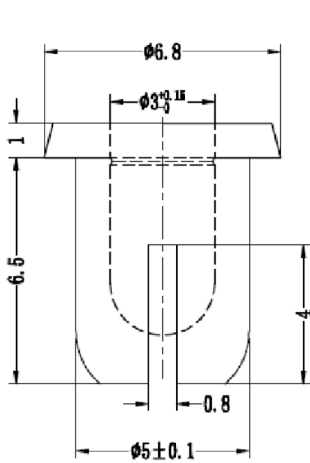

5mm × 6.5mm Nylon 6 Snap Rivet

RoHS
Compliant

Specifications:

Type : Snap Rivet TRSR
Material : Nylon 6/6 V2 / TMS 052
Colour : Black

Dimensions : Millimetres

Part Number Table

Description	Part Number
Rivet, Nylon 6, 5mm, 6.5mm, Black, PK100	DTRSR5065B