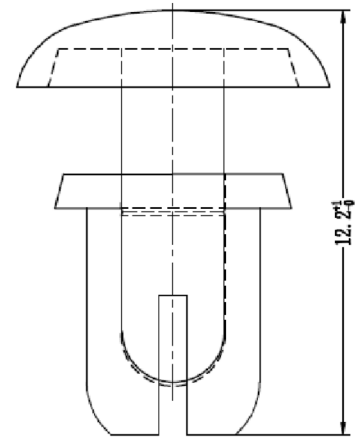

5mm × 6.5mm Nylon 6 Snap Rivet

RoHS
Compliant

Specifications:

Type : Snap Rivet TRSR
Material : Nylon 6/6 V2 / TMS 052
Colour : Black

Dimensions : Millimetres

Part Number Table

Description	Part Number
Rivet, Nylon 6, 5mm, 6.5mm, Black, PK100	DTRSR5065B