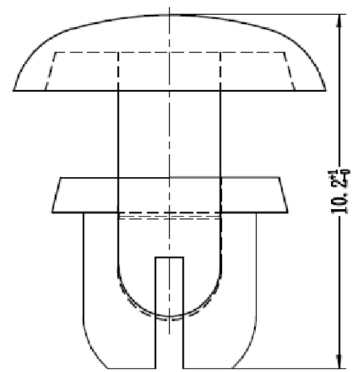

# 5mm × 5.5mm Nylon 6 Snap Rivet

RoHS  
Compliant

### Specifications:

Type : Snap Rivet TRSR  
Material : Nylon 6/6 V2 / TMS 052  
Colour : Black

Dimensions : Millimetres

### Part Number Table

Description	Part Number
Rivet, Nylon 6, 5mm, 5.5mm, Black, PK100	DTRSR5055B

**Important Notice** : This data sheet and its contents (the "Information") belong to the members of the Premier Farnell group of companies (the "Group") or are licensed to it. No licence is granted for the use of it other than for information purposes in connection with the products to which it relates. No licence of any intellectual property rights is granted. The Information is subject to change without notice and replaces all data sheets previously supplied. The Information supplied is believed to be accurate but the Group assumes no responsibility for its accuracy or completeness, any error in or omission from it or for any use made of it. Users of this data sheet should check for themselves the Information and the suitability of the products for their purpose and not make any assumptions based on information included or omitted. Liability for loss or damage resulting from any reliance on the Information or use of it (including liability resulting from negligence or where the Group was aware of the possibility of such loss or damage arising) is excluded. This will not operate to limit or restrict the Group's liability for death or personal injury resulting from its negligence. DURATOOL is the registered trademark of the Group. © Premier Farnell plc 2012.