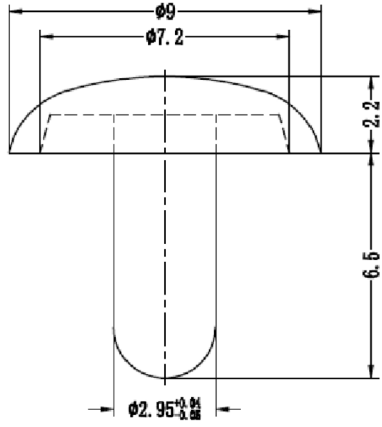

# 5mm × 5.5mm Nylon 6 Snap Rivet

RoHS  
Compliant

### Specifications:

Type : Snap Rivet TRSR  
Material : Nylon 6/6 V2 / TMS 052  
Colour : Black

Dimensions : Millimetres

### Part Number Table

Description	Part Number
Rivet, Nylon 6, 5mm, 5.5mm, Black, PK100	DTRSR5055B

**Important Notice** : This data sheet and its contents (the "Information") belong to the members of the Premier Farnell group of companies (the "Group") or are licensed to it. No licence is granted for the use of it other than for information purposes in connection with the products to which it relates. No licence of any intellectual property rights is granted. The Information is subject to change without notice and replaces all data sheets previously supplied. The Information supplied is believed to be accurate but the Group assumes no responsibility for its accuracy or completeness, any error in or omission from it or for any use made of it. Users of this data sheet should check for themselves the Information and the suitability of the products for their purpose and not make any assumptions based on information included or omitted. Liability for loss or damage resulting from any reliance on the Information or use of it (including liability resulting from negligence or where the Group was aware of the possibility of such loss or damage arising) is excluded. This will not operate to limit or restrict the Group's liability for death or personal injury resulting from its negligence. DURATOOL is the registered trademark of the Group. © Premier Farnell plc 2012.