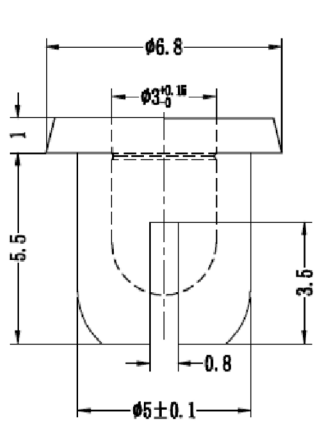

# 5mm × 5.5mm Nylon 6 Snap Rivet

RoHS  
Compliant

### Specifications:

Type : Snap Rivet TRSR  
Material : Nylon 6/6 V2 / TMS 052  
Colour : Black

Dimensions : Millimetres

### Part Number Table

Description	Part Number
Rivet, Nylon 6, 5mm, 5.5mm, Black, PK100	DTRSR5055B

**Important Notice** : This data sheet and its contents (the "Information") belong to the members of the Premier Farnell group of companies (the "Group") or are licensed to it. No licence is granted for the use of it other than for information purposes in connection with the products to which it relates. No licence of any intellectual property rights is granted. The Information is subject to change without notice and replaces all data sheets previously supplied. The Information supplied is believed to be accurate but the Group assumes no responsibility for its accuracy or completeness, any error in or omission from it or for any use made of it. Users of this data sheet should check for themselves the Information and the suitability of the products for their purpose and not make any assumptions based on information included or omitted. Liability for loss or damage resulting from any reliance on the Information or use of it (including liability resulting from negligence or where the Group was aware of the possibility of such loss or damage arising) is excluded. This will not operate to limit or restrict the Group's liability for death or personal injury resulting from its negligence. DURATOOL is the registered trademark of the Group. © Premier Farnell plc 2012.