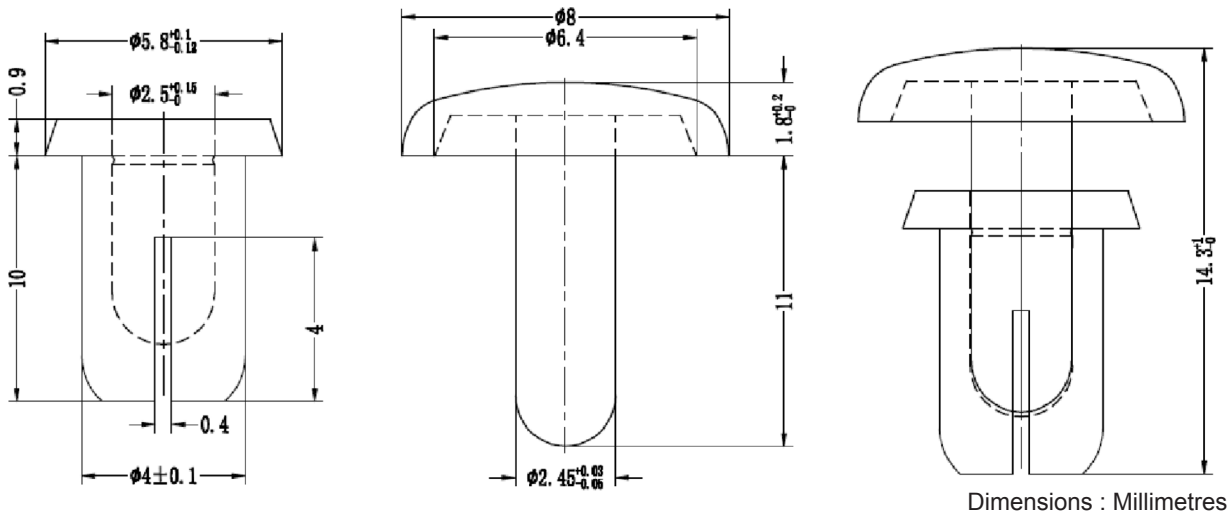

4mm × 10mm Nylon 6 Snap Rivet

**RoHS
Compliant**

Specifications:

Type : Snap Rivet TRSR
 Material : Nylon 6/6 V2 / TMS 052
 Colour : Black / White

Part Number Table

Description	Part Number
Rivet, Nylon 6, 4mm, 10mm, Black, PK100	DTRSR4100B
Rivet, Nylon 6, 4mm, 10mm, White, PK100	DTRSR4100W