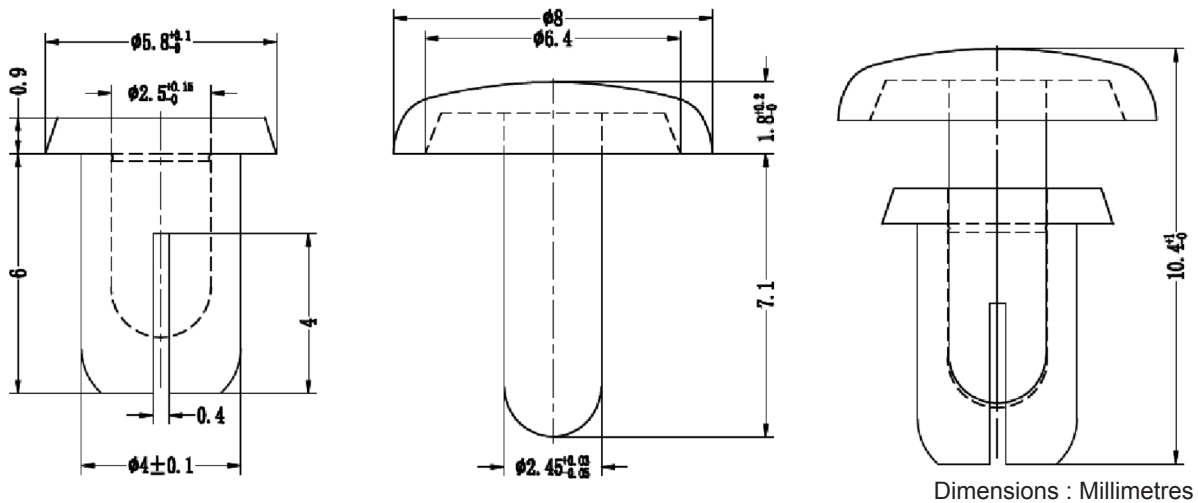

4mm × 6mm Nylon 6 Snap Rivet

**RoHS
Compliant**

Specifications:

Type : Snap Rivet TRSR
 Material : Nylon 6/6 V2 / TMS 052
 Colour : Black / White

Part Number Table

Description	Part Number
Rivet, Nylon 6, 4mm, 6mm, Black, PK100	DTRSR4060B
Rivet, Nylon 6, 4mm, 6mm, White, PK100	DTRSR4060W