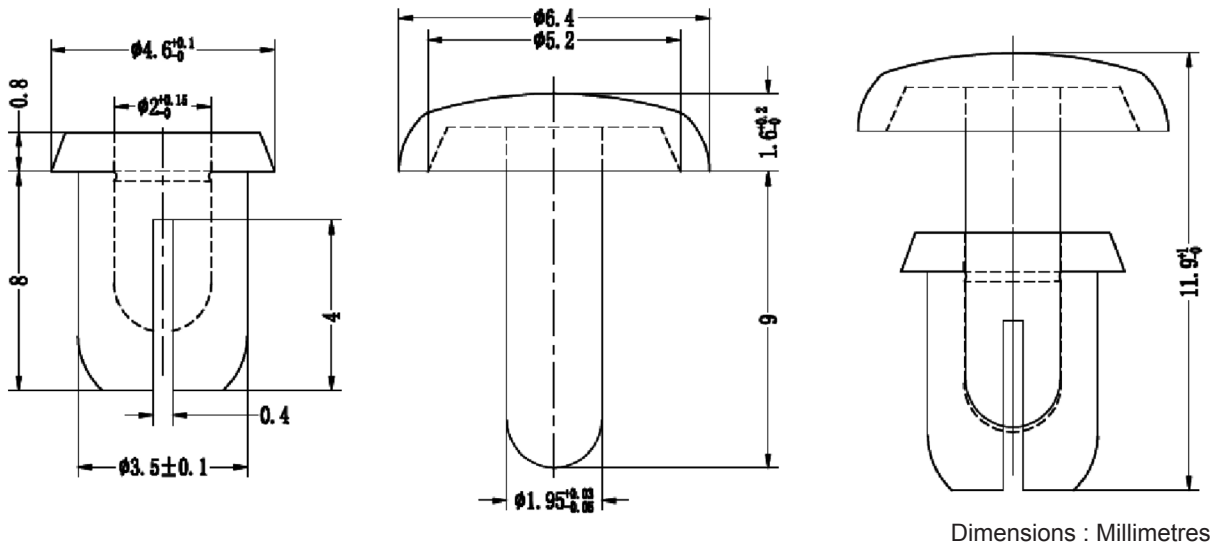

# 3.5mm × 8mm Nylon 6 Snap Rivet

RoHS  
Compliant

## Specifications:

Type : Snap Rivet TRSR  
Material : Nylon 6/6 V2 / TMS 052  
Colour : Black

## Part Number Table

Description	Part Number
Rivet, Nylon 6, 3.5mm, 8mm, Black, PK100	DTRSR3580B

**Important Notice** : This data sheet and its contents (the "Information") belong to the members of the Premier Farnell group of companies (the "Group") or are licensed to it. No licence is granted for the use of it other than for information purposes in connection with the products to which it relates. No licence of any intellectual property rights is granted. The Information is subject to change without notice and replaces all data sheets previously supplied. The Information supplied is believed to be accurate but the Group assumes no responsibility for its accuracy or completeness, any error in or omission from it or for any use made of it. Users of this data sheet should check for themselves the Information and the suitability of the products for their purpose and not make any assumptions based on information included or omitted. Liability for loss or damage resulting from any reliance on the Information or use of it (including liability resulting from negligence or where the Group was aware of the possibility of such loss or damage arising) is excluded. This will not operate to limit or restrict the Group's liability for death or personal injury resulting from its negligence. DURATOOL is the registered trademark of the Group. © Premier Farnell plc 2012.