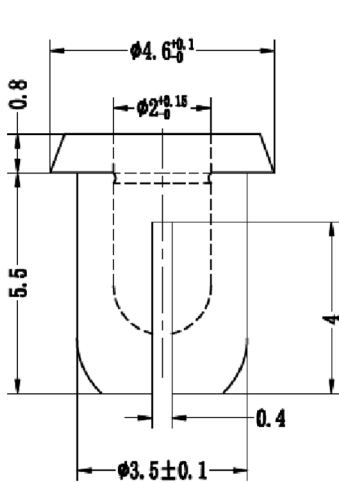

3.5mm × 5.5mm Nylon 6 Snap Rivet

RoHS
Compliant

Specifications:

Type : Snap Rivet TRSR
Material : Nylon 6/6 V2 / TMS 052
Colour : Black / White

Dimensions : Millimetres

Part Number Table

Description	Part Number
Rivet, Nylon 6, 3.5mm, 5.5mm, Black, PK100	DTRSR3555B
Rivet, Nylon 6, 3.5mm, 5.5mm, White, PK100	DTRSR3555W