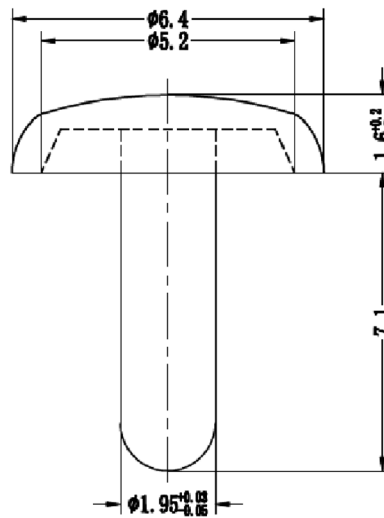

3.5mm × 5.5mm Nylon 6 Snap Rivet

RoHS
Compliant

Specifications:

Type : Snap Rivet TRSR
Material : Nylon 6/6 V2 / TMS 052
Colour : Black / White

Dimensions : Millimetres

Part Number Table

Description	Part Number
Rivet, Nylon 6, 3.5mm, 5.5mm, Black, PK100	DTRSR3555B
Rivet, Nylon 6, 3.5mm, 5.5mm, White, PK100	DTRSR3555W