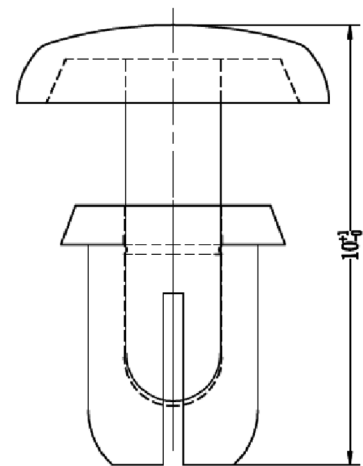

3.5mm × 5.5mm Nylon 6 Snap Rivet

RoHS
Compliant

Specifications:

Type : Snap Rivet TRSR
Material : Nylon 6/6 V2 / TMS 052
Colour : Black / White

Dimensions : Millimetres

Part Number Table

Description	Part Number
Rivet, Nylon 6, 3.5mm, 5.5mm, Black, PK100	DTRSR3555B
Rivet, Nylon 6, 3.5mm, 5.5mm, White, PK100	DTRSR3555W