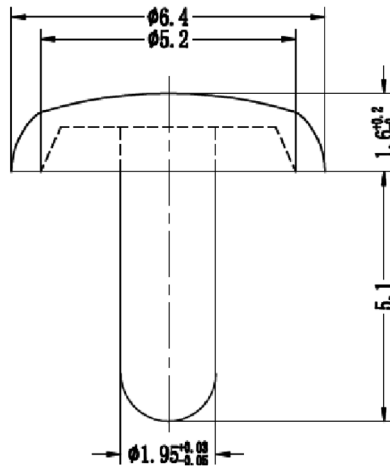

# 3.5mm × 3.5mm Nylon 6 Snap Rivet

**RoHS  
Compliant**

## Specifications:

Type : Snap Rivet TRSR  
 Material : Nylon 6/6 V2 / TMS 052  
 Colour : White

Dimensions : Millimetres

## Part Number Table

| Description                                | Part Number |
|--|-------------|
| Rivet, Nylon 6, 3.5mm, 3.5mm, White, PK100 | DTRSR3535W  |

**Important Notice** : This data sheet and its contents (the "Information") belong to the members of the Premier Farnell group of companies (the "Group") or are licensed to it. No licence is granted for the use of it other than for information purposes in connection with the products to which it relates. No licence of any intellectual property rights is granted. The Information is subject to change without notice and replaces all data sheets previously supplied. The Information supplied is believed to be accurate but the Group assumes no responsibility for its accuracy or completeness, any error in or omission from it or for any use made of it. Users of this data sheet should check for themselves the Information and the suitability of the products for their purpose and not make any assumptions based on information included or omitted. Liability for loss or damage resulting from any reliance on the Information or use of it (including liability resulting from negligence or where the Group was aware of the possibility of such loss or damage arising) is excluded. This will not operate to limit or restrict the Group's liability for death or personal injury resulting from its negligence. DURATOOL is the registered trademark of the Group. © Premier Farnell plc 2012.