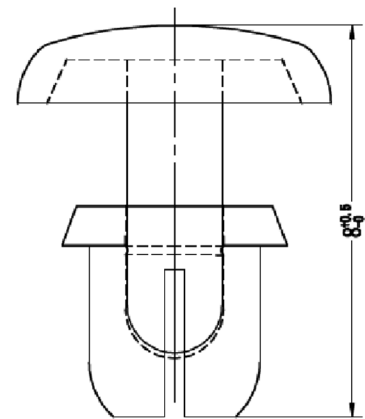

# 3.5mm × 3.5mm Nylon 6 Snap Rivet

**RoHS  
Compliant**

## Specifications:

Type : Snap Rivet TRSR  
 Material : Nylon 6/6 V2 / TMS 052  
 Colour : White

Dimensions : Millimetres

## Part Number Table

| Description                                | Part Number |
|--|-------------|
| Rivet, Nylon 6, 3.5mm, 3.5mm, White, PK100 | DTRSR3535W  |

**Important Notice** : This data sheet and its contents (the "Information") belong to the members of the Premier Farnell group of companies (the "Group") or are licensed to it. No licence is granted for the use of it other than for information purposes in connection with the products to which it relates. No licence of any intellectual property rights is granted. The Information is subject to change without notice and replaces all data sheets previously supplied. The Information supplied is believed to be accurate but the Group assumes no responsibility for its accuracy or completeness, any error in or omission from it or for any use made of it. Users of this data sheet should check for themselves the Information and the suitability of the products for their purpose and not make any assumptions based on information included or omitted. Liability for loss or damage resulting from any reliance on the Information or use of it (including liability resulting from negligence or where the Group was aware of the possibility of such loss or damage arising) is excluded. This will not operate to limit or restrict the Group's liability for death or personal injury resulting from its negligence. DURATOOL is the registered trademark of the Group. © Premier Farnell plc 2012.