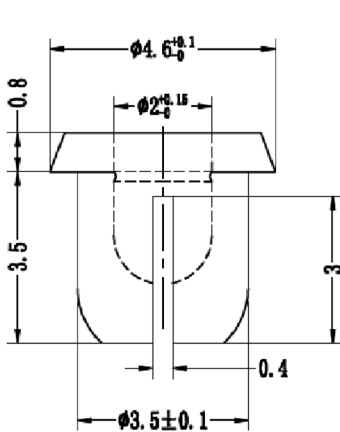

# 3.5mm × 3.5mm Nylon 6 Snap Rivet

**RoHS  
Compliant**

## Specifications:

Type : Snap Rivet TRSR  
 Material : Nylon 6/6 V2 / TMS 052  
 Colour : White

Dimensions : Millimetres

## Part Number Table

| Description                                | Part Number |
|--|-------------|
| Rivet, Nylon 6, 3.5mm, 3.5mm, White, PK100 | DTRSR3535W  |

**Important Notice** : This data sheet and its contents (the "Information") belong to the members of the Premier Farnell group of companies (the "Group") or are licensed to it. No licence is granted for the use of it other than for information purposes in connection with the products to which it relates. No licence of any intellectual property rights is granted. The Information is subject to change without notice and replaces all data sheets previously supplied. The Information supplied is believed to be accurate but the Group assumes no responsibility for its accuracy or completeness, any error in or omission from it or for any use made of it. Users of this data sheet should check for themselves the Information and the suitability of the products for their purpose and not make any assumptions based on information included or omitted. Liability for loss or damage resulting from any reliance on the Information or use of it (including liability resulting from negligence or where the Group was aware of the possibility of such loss or damage arising) is excluded. This will not operate to limit or restrict the Group's liability for death or personal injury resulting from its negligence. DURATOOL is the registered trademark of the Group. © Premier Farnell plc 2012.